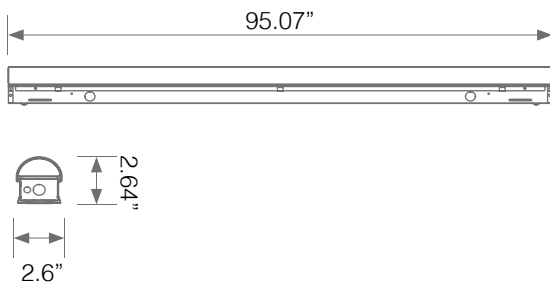

LED LINEAR FIXTURE

LINEAR STRIP LIGHT

Model No. ELS8-90W203W

LED ELS8-90W203sw has a color adjustable feature to choose 3500K, 4000K or 5000K. The strip light designed for seamless surface mounting applications. Combining a durable steel housing body and an average rated life of 50,000 hours, this strip light is designed for many years of reliable operation. Ideal for stairwells, hallways, restrooms, storage areas, closets, etc. This high-efficacy luminaire provides long-life and 3CCT selectable, as well as standard dimming option.

Mechanical Specifications

| Rating | Operational Temperature | Inner Box QTY. | Master Box QTY. | Dimensions(in.) | UPC Code |
|------------|-------------------------|----------------|-----------------|--------------------------------|--------------|
| Damp Rated | -4°F - 122°F | 1 pc | 4 pcs. | 95.07"(W) x 2.64"(H) x 2.6"(D) | 811174039266 |

Product Dimensions

Product Photometric Data