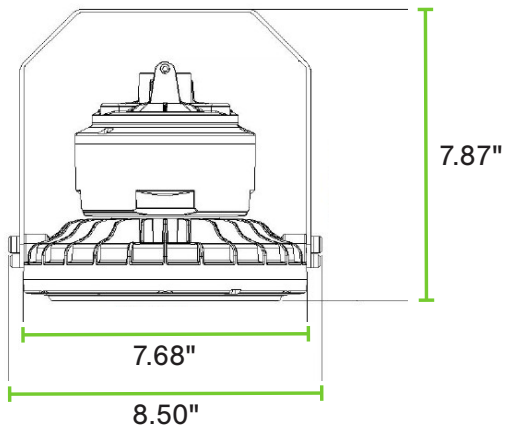

DIMENSIONS

Height: 6.5"
 Height w/ bracket: 7.87"
 Diameter: 7.68"
 Diameter w/ bracket: 8.50"

PHOTOMETRICS

PLT-13622

PLT-13623

PLT-13624