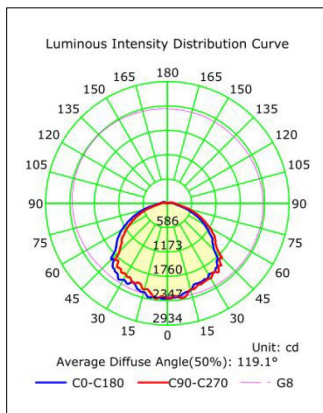

APPLICATIONS

- Warehouses
- Factories
- Workshops
- Petroleum Refineries
- Grain Processing Facilities
- Chemical Manufacturing
- Gas Stations
- Ship Ports

PERFORMANCE SUMMARY

Item #	Watts	Lumens	LPW	CRI	CCT	Lens	Dimming	Voltage	Replaces	Surge Protection	T Rating
PLT-13622	60	8,100	135	>80	5000K	Glass	No	120-277V	MH175	6kV	T5
PLT-13623	100	14,800	148	>80	5000K	Glass	No	120-277V	MH250	4kV	T6
PLT-13624	150	22,500	150	>80	5000K	Glass	No	120-277V	MH400	10kV	T6

DIMENSIONS

Height: 6.5"
 Height w/ bracket: 7.87"
 Diameter: 7.68"
 Diameter w/ bracket: 8.50"

PHOTOMETRICS

PLT-13622

PLT-13623

PLT-13624