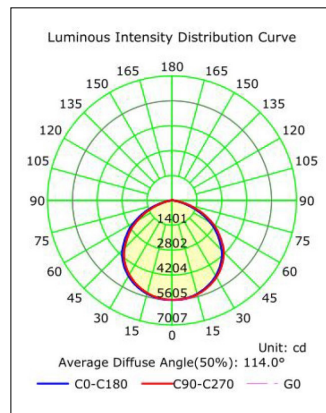

LISTINGS

- Class 1 Div 1 for Groups B, C, D
- IP66 Rated
- UL Listed for wet locations

PERFORMANCE

- CRI: 80+
- CCT: 5000K
- Beam Angle: 110°
- LED L70 Life Hours: 50,000 hours
- Philips Lumiled LEDs
- Sosen LED driver (PLT-13623 & PLT-13624 only)

DIMENSIONS

Height: 6.5"
 Height w/ bracket: 7.87"
 Diameter: 7.68"
 Diameter w/ bracket: 8.50"

PHOTOMETRICS

PLT-13622

PLT-13623

PLT-13624