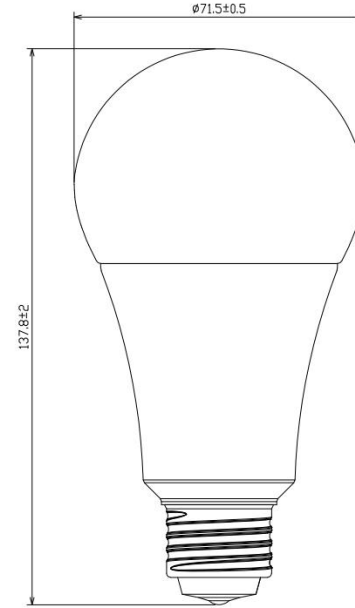

LED A21 - Three Way

LED A21 bulbs provide high quality indoor and outdoor lighting.

- 3-Way
- Medium E26 base

3-Way Dim

Base type: E26

Voltage: 120V

CCT: 2700-5000K

CRI: 90

Dimmable: 3 way Dim

Lifetime: 25000H

Specifications

StockCode	Voltage	Watt	replacesW	Lumens	CCT	CRI	Lens	Lamp Base	Size(in)	Lifespan
PLT-13484	120V	15W/9W/4W	40/60/100W	500/1000/1500	2700K	90	White	E26	2.8*5.4	25000
PLT-13485	120V	15W/9W/4W	40/60/100W	500/1000/1500	3000K	90	White	E26	2.8*5.4	25000
PLT-13486	120V	15W/9W/4W	40/60/100W	500/1000/1500	4000K	90	White	E26	2.8*5.4	25000
PLT-13487	120V	15W/9W/4W	40/60/100W	500/1000/1500	5000K	90	White	E26	2.8*5.4	25000
PLT-13488	120V	19W/12W/6W	50/100/150W	650/1300/2150	2700K	90	White	E26	2.8*5.4	25000
PLT-13489	120V	19W/12W/6W	50/100/150W	650/1300/2150	3000K	90	White	E26	2.8*5.4	25000
PLT-13490	120V	19W/12W/6W	50/100/150W	650/1300/2150	4000K	90	White	E26	2.8*5.4	25000
PLT-13491	120V	19W/12W/6W	50/100/150W	650/1300/2150	5000K	90	White	E26	2.8*5.4	25000