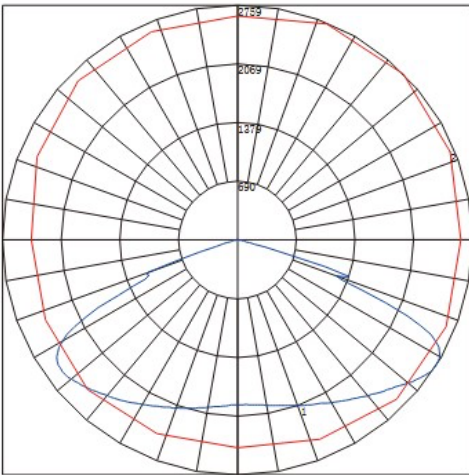

*See Selectable Table for full breakdown

SELECTABLE TABLE

| SKU | Wattage | CCT | Lumens | Efficacy |
|-----------|---------|-------|--------|----------|
| PLT-13023 | 260 | 3000K | 39,810 | 153 |
| | | 4000K | 43,875 | 169 |
| | | 5000K | 42,254 | 162 |
| | 280 | 3000K | 42,445 | 152 |
| | | 4000K | 46,935 | 168 |
| | | 5000K | 44,240 | 158 |
| | 300 | 3000K | 43,060 | 144 |
| | | 4000K | 46,800 | 156 |
| | | 5000K | 45,975 | 153 |
| PLT-13128 | 260 | 3000K | 35,100 | 135 |
| | | 4000K | 40,300 | 155 |
| | | 5000K | 36,400 | 140 |
| | 280 | 3000K | 36,400 | 130 |
| | | 4000K | 42,000 | 150 |
| | | 5000K | 37,800 | 135 |
| | 300 | 3000K | 37,500 | 125 |
| | | 4000K | 43,500 | 145 |
| | | 5000K | 39,000 | 130 |
| PLT-13134 | 260 | 3000K | 35,471 | 136 |
| | | 4000K | 39,262 | 151 |
| | | 5000K | 38,463 | 148 |
| | 280 | 3000K | 37,317 | 133 |
| | | 4000K | 41,306 | 148 |
| | | 5000K | 39,369 | 141 |
| | 300 | 3000K | 39,563 | 132 |
| | | 4000K | 44,180 | 147 |
| | | 5000K | 43,171 | 144 |

DIMENSIONS

DIMENSIONS:

Length: 23.2"

Height: 3.5"

Width: 12.6"

Weight: 13.56 lbs

PHOTOMETRICS

PLT-13023