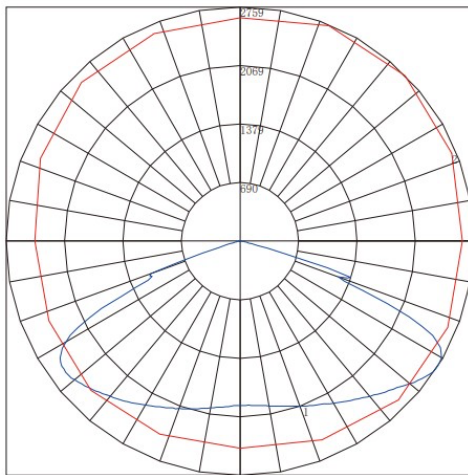

DIMENSIONS

DIMENSIONS:

Length: 23.2"

Height: 3.5"

Width: 12.6"

Weight: 13.56 lbs

PHOTOMETRICS

PLT-13023

PLT-13128

PLT-13134