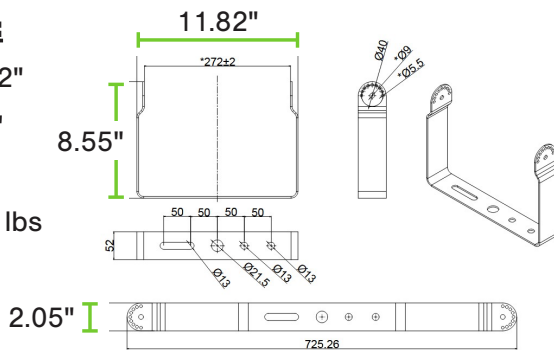

FIXTURES DIMENSIONS

PLT-13144

Length: 19.5"
 Height: 3.1"
 Width: 10.6"
 Weight: 9.01 lbs

PLT-13145

Length: 21.5"
 Height: 3.1"
 Width: 12.7"
 Weight: 11.22 lbs

MOUNTS DIMENSIONS

PLT-13146:

Length - 6.95"
 Height - 4.88"
 Width - 2.84"
 Diameter - 2.44"
 Weight - 1.44 lbs

PLT-13147:

Length - 9"
 Height - 6.28"
 Width - 4.88"
 Weight - 2.21 lbs

PLT-13148:

Length - 11.82"
 Height - 2.05"
 Width - 8.55"
 Weight - 1.35 lbs

PLT-13149:

Length - 13.86"
 Height - 2.05"
 Width - 8.55"
 Weight - 1.99 lbs

SHEILDS DIMENSIONS

PLT-13153:

Length – 10.75"

Width – 5.95"

Height – 2.95"

Wight – 1.25 lbs

PLT-13154:

Length – 10.75"

Width – 5.95"

Height – 2.95"

Wight – 1.25 lbs

PLT-13155:

Length – 10.24"

Width – 5.56"

Height – 0.48"

Wight – 1.02 lbs