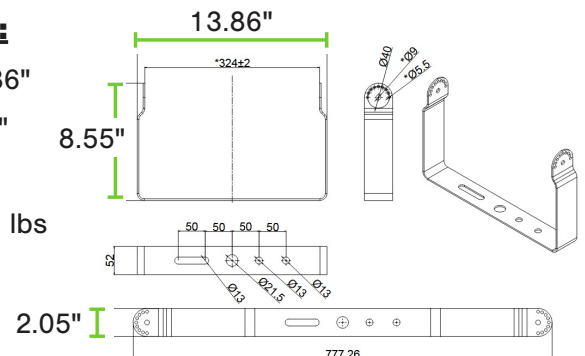

FIXTURES DIMENSIONS

PLT-13144

Length: 19.5"
 Height: 3.1"
 Width: 10.6"
 Weight: 9.01 lbs

PLT-13145

Length: 21.5"
 Height: 3.1"
 Width: 12.7"
 Weight: 11.22 lbs

MOUNTS DIMENSIONS

PLT-13146:

Length - 6.95"
 Height - 4.88"
 Width - 2.84"
 Diameter - 2.44"
 Weight - 1.44 lbs

PLT-13147:

Length - 9"
 Height - 6.28"
 Width - 4.88"
 Weight - 2.21 lbs

PLT-13148:

Length - 11.82"
 Height - 2.05"
 Width - 8.55"
 Weight - 1.35 lbs

PLT-13149:

Length - 13.86"
 Height - 2.05"
 Width - 8.55"
 Weight - 1.99 lbs

SHEILDS DIMENSIONS

PLT-13153:

Length – 10.75"

Width – 5.95"

Height – 2.95"

Wight – 1.25 lbs

PLT-13154:

Length – 10.75"

Width – 5.95"

Height – 2.95"

Wight – 1.25 lbs

PLT-13155:

Length – 10.24"

Width – 5.56"

Height – 0.48"

Wight – 1.02 lbs