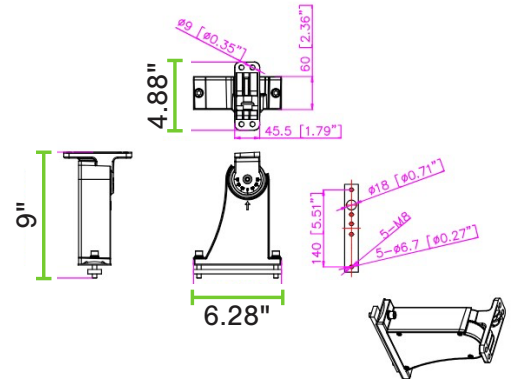

FIXTURES DIMENSIONS

PLT-13144

Length: 19.5"
 Height: 3.1"
 Width: 10.6"
 Weight: 9.01 lbs

PLT-13145

Length: 21.5"
 Height: 3.1"
 Width: 12.7"
 Weight: 11.22 lbs

MOUNTS DIMENSIONS

PLT-13146:

Length - 6.95"
 Height - 4.88"
 Width - 2.84"
 Diameter - 2.44"
 Weight - 1.44 lbs

PLT-13147:

Length - 9"
 Height - 6.28"
 Width - 4.88"
 Weight - 2.21 lbs

PLT-13148:

Length - 11.82"
 Height - 2.05"
 Width - 8.55"
 Weight - 1.35 lbs

PLT-13149:

Length - 13.86"
 Height - 2.05"
 Width - 8.55"
 Weight - 1.99 lbs

SHEILDS DIMENSIONS

PLT-13153:

Length – 10.75"

Width – 5.95"

Height – 2.95"

Wight – 1.25 lbs

PLT-13154:

Length – 10.75"

Width – 5.95"

Height – 2.95"

Wight – 1.25 lbs

PLT-13155:

Length – 10.24"

Width – 5.56"

Height – 0.48"

Wight – 1.02 lbs