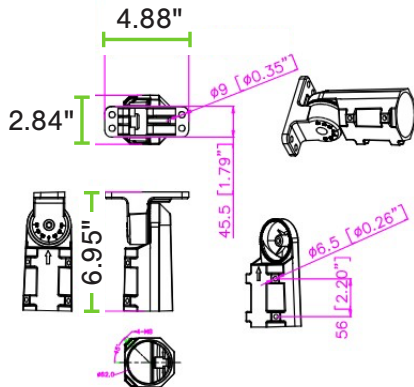

FIXTURES DIMENSIONS

PLT-13144

Length: 19.5"
 Height: 3.1"
 Width: 10.6"
 Weight: 9.01 lbs

PLT-13145

Length: 21.5"
 Height: 3.1"
 Width: 12.7"
 Weight: 11.22 lbs

MOUNTS DIMENSIONS

PLT-13146:

Length - 6.95"
 Height - 4.88"
 Width - 2.84"
 Diameter - 2.44"
 Weight - 1.44 lbs

PLT-13147:

Length - 9"
 Height - 6.28"
 Width - 4.88"
 Weight - 2.21 lbs

PLT-13148:

Length - 11.82"
 Height - 2.05"
 Width - 8.55"
 Weight - 1.35 lbs

PLT-13149:

Length - 13.86"
 Height - 2.05"
 Width - 8.55"
 Weight - 1.99 lbs

SHEILDS DIMENSIONS

PLT-13153:

Length – 10.75"

Width – 5.95"

Height – 2.95"

Wight – 1.25 lbs

PLT-13154:

Length – 10.75"

Width – 5.95"

Height – 2.95"

Wight – 1.25 lbs

PLT-13155:

Length – 10.24"

Width – 5.56"

Height – 0.48"

Wight – 1.02 lbs