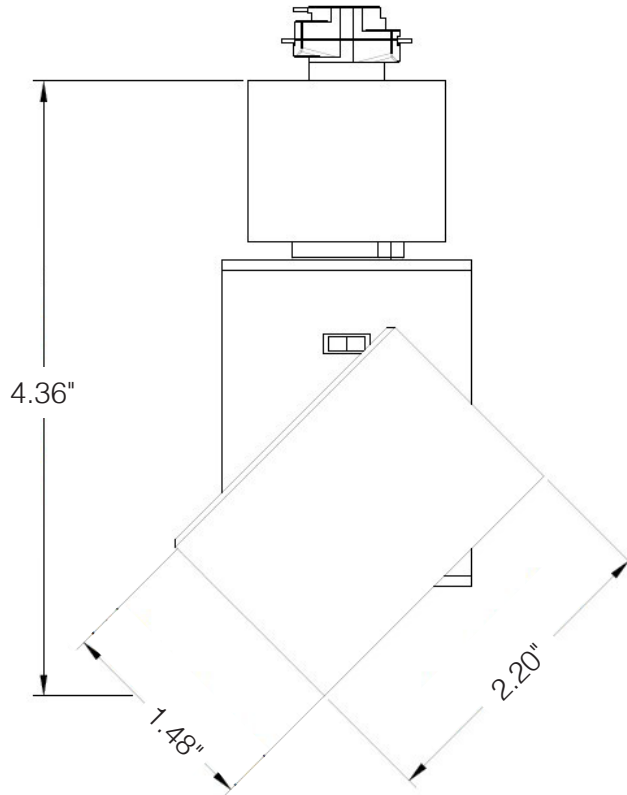

APPLICATIONS

- Offices
- Lobbies
- Kitchens
- Art Galleries

PERFORMANCE	Power Consumption	7.5 Watt
	Lumens	520
	Efficacy (LPW)	69
	CRI	90
	CCT	3000K, 4000K, 5000K
	LED L70 Life Hours	≥100,000
	Beam Angle	36°
ELECTRICAL	Power Factor	>0.89
	THD	<50%
	Input Voltage	120V
CONSTRUCTION	Finish	White
	Lens	Clear
LISTINGS	Certifications	ETL
	Environment	Indoor/Dry Locations

PERFORMANCE SUMMARY

Item #	Lumens	Wattage	LPW	Voltage	Replaces	CCT	CRI	LED L70 Life Hours	Dimmable
PLTS-12271	520	7.5	69	120V	50W Halogen	3000K/ 4000K/ 5000K	90	≥100,000	Yes

DIMENSIONS

DIMENSIONS

Height: 1.48"

Height (with arm): 4.36"

Width: 2.20"

Weight: 0.52 lbs

Arm Length: 3.5"

WARNINGS

- Only use this LED track light head with the dimmers listed in the compatibility list. Using this downlight with incompatible dimmers may cause performance issues including humming, buzzing, flickering, and poor dimming performance.