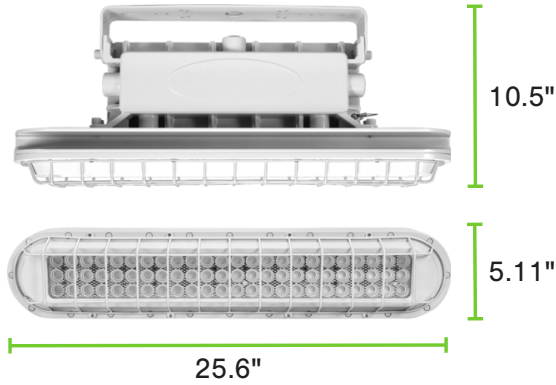

Linear LED Explosion-Proof Fixture

DESCRIPTION

Provide exceptional energy and maintenance savings by replacing existing metal halide fixtures with these linear LED hazardous location fixtures.

FEATURES

- Durable, explosion proof design ideal for areas with ignitable and combustible elements
- Impressive 127 LPW ultra-high efficiency delivers superior performance over HID fixtures
- Replaces up to a 250W metal halide explosion-proof fixture
- U-bracket allows fixture to be aimed 30 degrees, 60 degrees, or 90 degrees to the left or right from a vertical downward direction
- Completely sealed against water and dust ingress
- Wire guard included, provides additional protection to lens

DIMENSIONS

PLT-11959

Length: 25.6"

Width: 5.11"

Height: 10.5"

Weight: 23.5 lbs

PLT-11960

Length: 51.14"

Width: 5.11"

Height: 10.5"

Weight: 36.8 lbs

PHOTOMETRICS

PLT-11959

PLT-11960