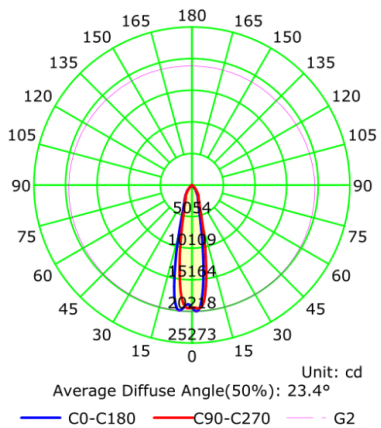

DIMENSIONS

PLT-11959

Length: 25.6"

Width: 5.11"

Height: 10.5"

Weight: 23.5 lbs

PLT-11960

Length: 51.14"

Width: 5.11"

Height: 10.5"

Weight: 36.8 lbs

PHOTOMETRICS

PLT-11959

PLT-11960