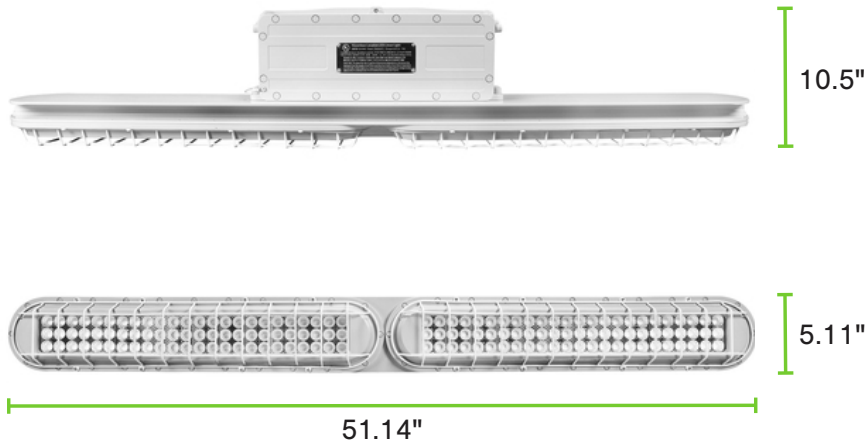

Linear LED Explosion-Proof Fixture

DESCRIPTION

Provide exceptional energy and maintenance savings by replacing existing metal halide fixtures with these linear LED hazardous location fixtures.

FEATURES

- Durable, explosion proof design ideal for areas with ignitable and combustible elements
- Impressive 127 LPW ultra-high efficiency delivers superior performance over HID fixtures
- Replaces up to a 250W metal halide explosion-proof fixture
- U-bracket allows fixture to be aimed 30 degrees, 60 degrees, or 90 degrees to the left or right from a vertical downward direction
- Completely sealed against water and dust ingress
- Wire guard included, provides additional protection to lens

INSTALLATION

- Designed to surface mount with included adjustable u-bracket; see installation instructions for more information

CONSTRUCTION

- Aluminum housing with grey finish
- Clear glass lens with wire guard

DIMENSIONS

PLT-11959

Length: 25.6"

Width: 5.11"

Height: 10.5"

Weight: 23.5 lbs

PLT-11960

Length: 51.14"

Width: 5.11"

Height: 10.5"

Weight: 36.8 lbs

PHOTOMETRICS

PLT-11959

PLT-11960