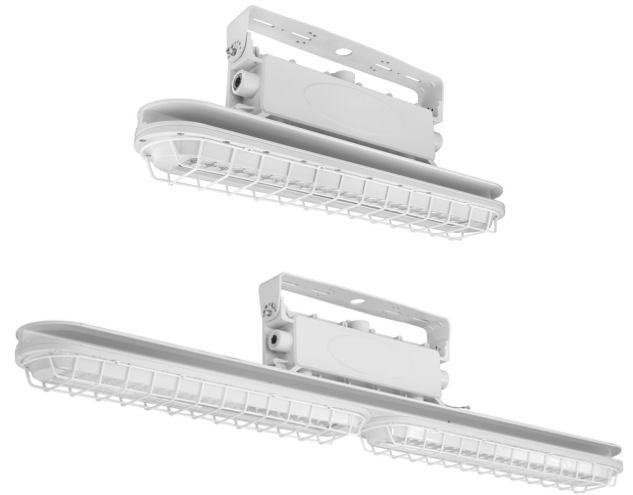

DESCRIPTION

Provide exceptional energy and maintenance savings by replacing existing metal halide fixtures with these linear LED hazardous location fixtures.

FEATURES

- Durable, explosion proof design ideal for areas with ignitable and combustible elements
- Impressive 127 LPW ultra-high efficiency delivers superior performance over HID fixtures
- Replaces up to a 250W metal halide explosion-proof fixture
- U-bracket allows fixture to be aimed 30 degrees, 60 degrees, or 90 degrees to the left or right from a vertical downward direction
- Completely sealed against water and dust ingress
- Wire guard included, provides additional protection to lens

LISTINGS

- Class 1 Div 2 for hazardous locations
- IP66 Rated
- UL Listed for wet locations
- DesignLights Consortium® 5.1 Standard - meets the requirements for the highest DLC qualification for efficacy and lumen maintenance

PERFORMANCE

- CRI: 80+
- CCT: 5000K
- LED L70 Life Hours: 50,000 hours
- Seoul Semiconductor LEDs and Sosen driver

ELECTRICAL

- THD: ≤ 20%
- Power Factor: ≥ 0.9
- Input Voltage: 120-277V

THERMAL

- -40°F to 149°F (-40°C to 65°C) operating temperature

INSTALLATION

- Designed to surface mount with included adjustable u-bracket; see installation instructions for more information

CONSTRUCTION

- Aluminum housing with grey finish
- Clear glass lens with wire guard

Project name	Type
Catalog number	
Comments	Voltage
Approved by	Date

WARRANTY

- 5-year limited warranty; see pltsolutions.com for warranty details

APPLICATIONS

- Warehouses
- Factories
- Workshops
- Petroleum Refineries
- Grain Processing Facilities
- Gas Stations
- Ship Ports