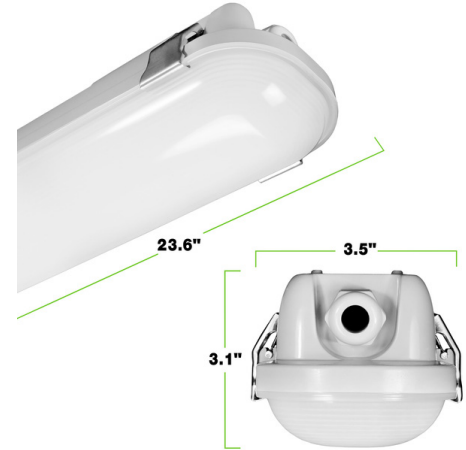

## DIMENSIONS

### **PLT-80066**

Length: 47.2"  
Height: 3.1"  
Width: 3.5"  
Weight: 4.4 lbs

### **PLT-90091**

Length: 23.6"  
Height: 3.1"  
Width: 3.5"  
Weight: 3.3 lbs