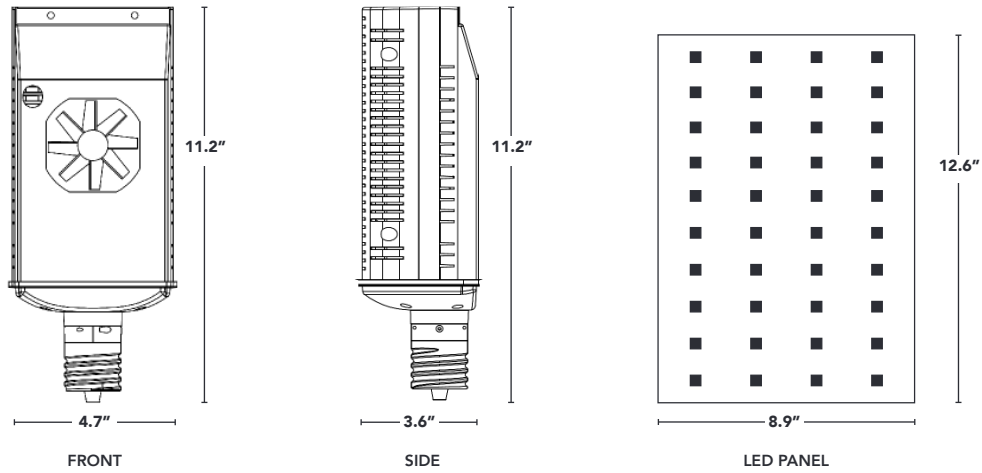

SCREW-IN
RETROFITS

SHOE BOX & WALL PACK

PART #	UPC	REPLACES	WATTAGE	LUMENS	COLOR	BASE	DLC CODE
LED-8091M30	844006051112	up to 1000W HID	320W	43090	3000K*	EX39	N/A
LED-8091M40	844006051136	up to 1000W HID	320W	43380	4000K	EX39	N/A
LED-8091M50	844006051150	up to 1000W HID	320W	44610	5000K	EX39	N/A
LED-8091M30D	844006077556	up to 1000W HID	320W	43090	3000K*	EX39	S-IHEWFN
LED-8091M40D	844006077563	up to 1000W HID	320W	43380	4000K	EX39	S-38E4T9
LED-8091M50D	844006077587	up to 1000W HID	320W	44610	5000K	EX39	S-I0TZBH
LED-8091M30-HV	844006055370	up to 1000W HID	320W	43090	3000K*	EX39	N/A
LED-8091M40-HV	844006055394	up to 1000W HID	320W	43380	4000K	EX39	N/A
LED-8091M50-HV	844006055417	up to 1000W HID	320W	44610	5000K	EX39	N/A
LED-8091M40D-HV	844006077570	up to 1000W HID	320W	43380	4000K	EX39	S-24I3PX
LED-8091M50D-HV	844006077594	up to 1000W HID	320W	44610	5000K	EX39	S-BL4W5K

* 3000K special order only