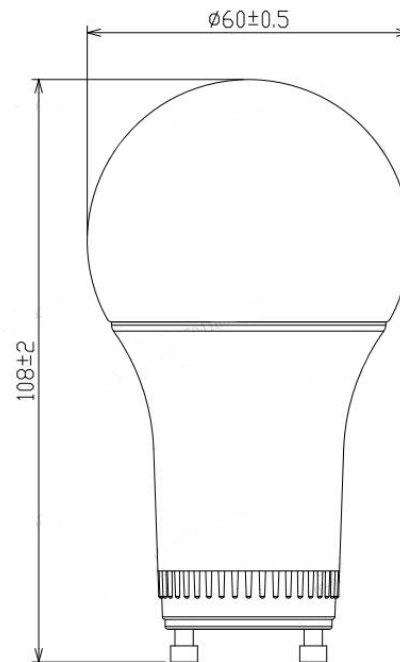

# 5W LED A19s - GU24 Base

5W LED A19 bulbs with a GU24 base.

Dimmable

## Specifications

StockCode	Wattage	Voltage	replaces W	Lumens	CCT	CRI	Lens	Lamp Base	Size(in)	Lifespan
PLT-13568	5W	120	40	450lm	2700K	90	Frosted	GU24	2.4*4.3	25000H
PLT-13569	5W	120	40	450lm	3000K	90	Frosted	GU24	2.4*4.3	25000H
PLT-13570	5W	120	40	450lm	4000K	90	Frosted	GU24	2.4*4.3	25000H
PLT-13571	5W	120	40	450lm	5000K	90	Frosted	GU24	2.4*4.3	25000H