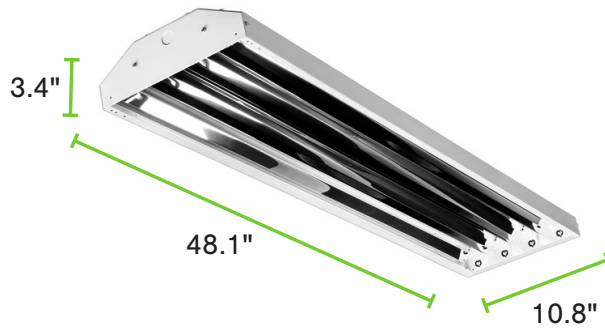

PERFORMANCE SUMMARY

Item #	# of Lamps	Length	Width	Height	Voltage	Warranty	Compatible Lamps
PLT-90195	4	48.1"	10.8"	3.4"	120-277V	3 Years	Single-Ended Direct Wire T8 LED Lamps
PLT-90196	6	48.1"	16"	3.4"	120-277V	3 Years	Single-Ended Direct Wire T8 LED Lamps
PLT-90197	8	48.1"	21.2"	3.4"	120-277V	3 Years	Single-Ended Direct Wire T8 LED Lamps

DIMENSIONS

PLT-90195

Length: 48.1"
Height: 3.4"
Width: 10.8"
Weight: 7.3 lbs.