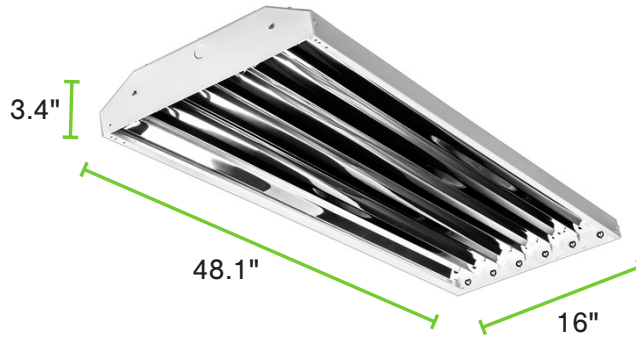

PLT-90196

Length: 48.1"
Height: 3.4"
Width: 16"
Weight: 11 lbs.