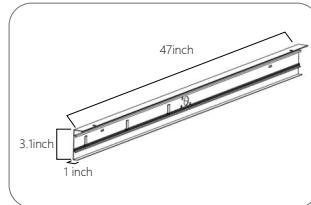

2ft

4ft

Cuttable PC Cover –Optional*

**Optional accessories available via Special Order. Please call 1-800-624-4488.*