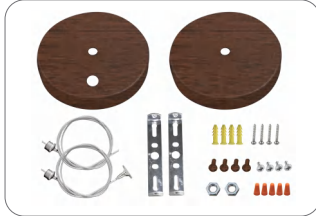

Accessories

Suspension Mount – Included