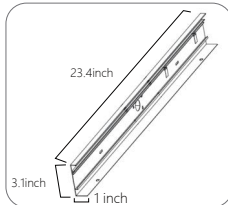

Accessories

Suspension Mount – Included

Continuous Run Kit – PLT-90519 (Sold Separately) Compatible w/ PLT-90514, PLT-90515, PLT-90516, PLT-90517

Wall Mount Bracket – PLT-90520 (Sold Separately) Compatible w/ PLT-90516