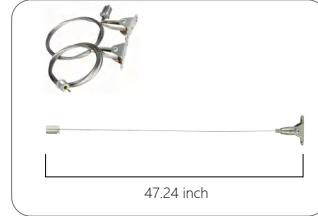

Accessories

Suspension Mount – Included