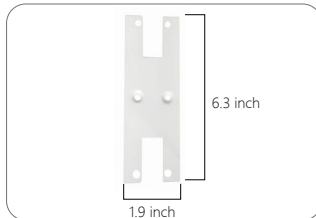

Continuous Run Kit – PLT-90519 (Sold Separately) Compatible w/ PLT-90514, PLT-90515, PLT-90516, PLT-90517