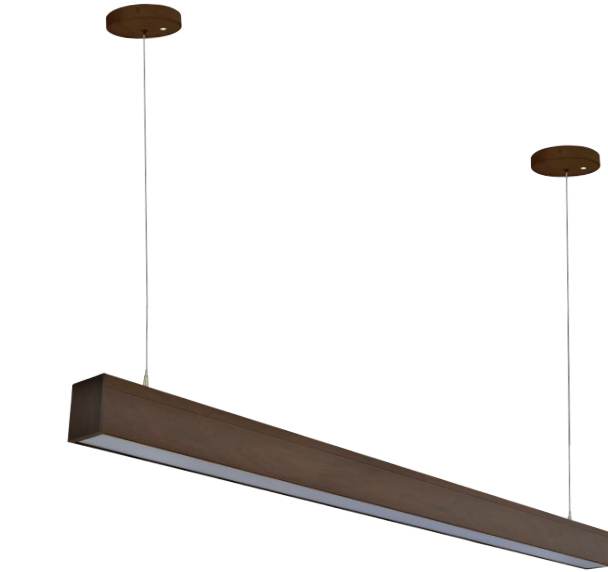

Architectural LED Linear Light - Dark Wood Finish

This wood architectural linear light is the perfect solution for your modern interior lighting. It's easy to combine multiple of the pendants light to create a stylish ambiance. The selectable DIP switches for power, CCT and up and down lighting offers flexibility to achieve precise configuration to fulfill any architectural and light level requirement. Ideal for using in offices, conference rooms, hallways, educational facilities, and more.

- Watt and CCT selectable
- PF>0.9
- THD< 20%
- 5years warranty
- Adjustable light distribution
  - ① UP:100% & DOWN:0%
  - ② UP:70% & DOWN:30%
  - ③ UP:50% & DOWN:50%
  - ④ UP:30% & DOWN:70%
  - ⑤ UP:0% & DOWN:100%

Certifications