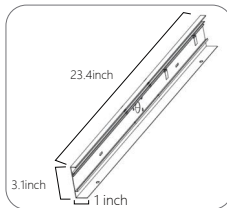

Wall Mount Bracket*

2ft

4ft