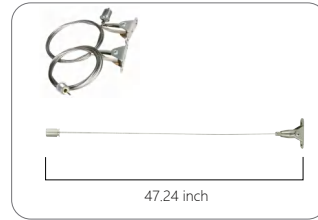

Accessories

Suspension Mount – Included