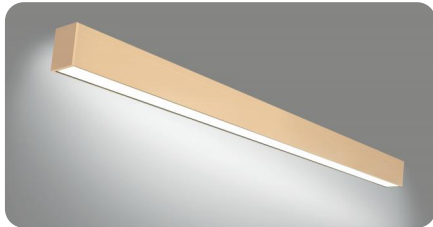

Architectural LED Linear Light - Gold Finish

This architectural linear light is the perfect solution for your modern interior lighting. It's easy to combine multiple of the pendants light to create a stylish ambiance. The selectable DIP switches for power, CCT and up and down lighting offers flexibility to achieve precise configuration to fulfill any architectural and light level requirement. Ideal for using in offices, conference rooms, hallways, educational facilities, and more.

- Watt and CCT selectable
- PF > 0.9
- THD < 20%
- 5 years warranty
- Adjustable light distribution
  - ① UP:100% & DOWN:0%
  - ② UP:70% & DOWN:30%
  - ③ UP:50% & DOWN:50%
  - ④ UP:30% & DOWN:70%
  - ⑤ UP:0% & DOWN:100%

Certifications