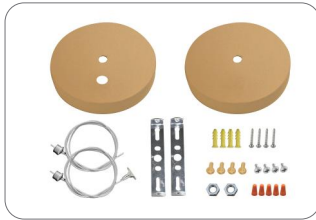

Accessories

Suspension Mount – Included