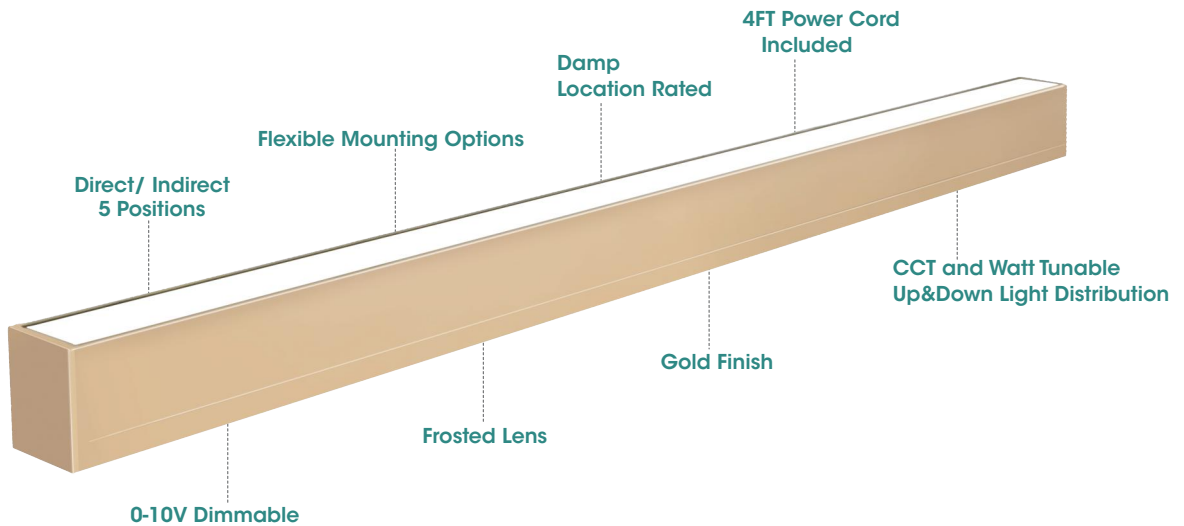

## Architectural LED Linear Light - Gold Finish

This architectural linear light is the perfect solution for your modern interior lighting. It's easy to combine multiple of the pendants light to create a stylish ambiance. The selectable DIP switches for power, CCT and up and down lighting offers flexibility to achieve precise configuration to fulfill any architectural and light level requirement. Ideal for using in offices, conference rooms, hallways, educational facilities, and more.

### Certifications

Down light

Up light

CCT and Wattages Tunable

Model	Watt Selectable	Input Voltage	LPW	Typical Lumen	CCT Selectable	CRI	Dimmable	Max linkable watt	Operating Mode	Finish Colour	Dimension (Inch)	DLC 5.1 Standard Part #
PLT-90510	25W/20W/15W/10W	120-277V/ 120-347V	115 Lm/w	2945lm	30K/35K/40K/50K/57K Selectable	>80	0-10V	600W @ 120V 1200W @ 277V	Uplight/ Downlight Selectable	Gold	23.62"x2.2"x3"	PLTSU42111
PLT-90511	35W/30W/25W/20W			4087m							35.43"x2.2"x3"	PLTSU43211
PLT-90512	50W/45W/40W/35W			5884lm							47.24"x2.2"x3"	PLTSU44311
PLT-90513	100W/90W/75W/60W			11768lm							94.48"x2.2"x3"	PLTSU48411

# DIP Switches for Watt/CCT/Up&Down Light Distribution

**CCT Selectable**  
30K/35K/40K/50K/57K (preset at 50K)

**Watt Selectable**  
2FT: 25W 20W 15W 10W (preset at 25W)  
3FT: 35W 30W 25W 20W (preset at 35W)  
4FT: 50W 45W 40W 35W (preset at 50W)  
8FT: 100W 90W 75W 60W (preset at 100W)