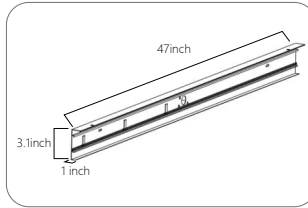

Wall Mount Bracket*

2ft

4ft