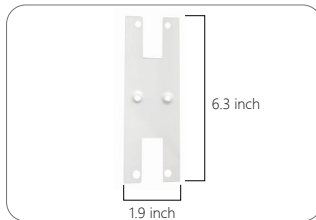

Continuous Run Kit – PLT-90518 (Sold Separately) Compatible w/ PLT-90510, PLT-90511, PLT-90512, PLT-90513