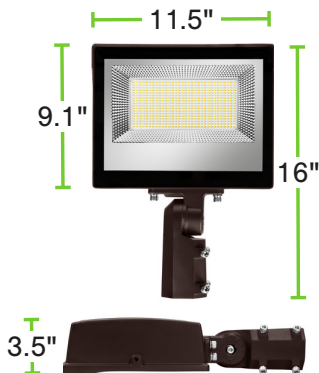

Color Selectable LED Flood Light Fixture

DESCRIPTION

Replace existing metal halide flood fixtures with these more efficient color selectable LED flood fixtures.

FEATURES

- Delivers up to 137 LPW for highly efficient performance
- Silver-face reflector is perfect for aesthetic landscape lighting
- Slipfitter adjusts up to 180° (90° up and 90° down)
- Trunnion adjusts up to 180° (90° up and 90° down)
- Yoke mount adjusts up to 180° (90° up and 90° down)
- Combination yoke and slipfitter mount adjusts to virtually any up or down degree aiming angle desired
- 11.81" whip on 15W to 80W fixtures; 19.69" whip on 105W to 140W fixtures
- 0-10V dimming
- Light output changes depending on the color temperature selected; see Selectable Table for full breakdown
- Color temperature can be adjusted using the dip switch on the top of the fixture; see installation instructions for more information

Slipfitter Width – 4.88"

Slipfitter Height – 2.87"

PLT-13123

Length – 9"

Length (with mount) – 14"

Width – 11.5"

Depth – 3.5"

Weight – 7.72 lbs

Weight (w/ mount) – 9.08 lbs

Trunnion Length – 7.13"

Trunnion Width – 5.35"

Trunnion Depth – 2.76"

PLT-13132

Length – 9.1"

Length (with mount) – 16"

Width – 11.5"

Depth – 3.5"

Weight – 7.2 lbs

PLT-13142 W/ SLIPFITTER MOUNT

Length – 7.44"

Length (with mount) – 16.06"

Width – 10.24"

Depth – 3.58"

Weight – 4.10 lbs