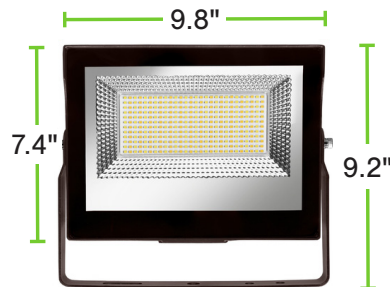

Color Selectable LED Flood Light Fixture

DESCRIPTION

Replace existing metal halide flood fixtures with these more efficient color selectable LED flood fixtures.

FEATURES

- Delivers up to 137 LPW for highly efficient performance
- Silver-face reflector is perfect for aesthetic landscape lighting
- Slipfitter adjusts up to 180° (90° up and 90° down)
- Trunnion adjusts up to 180° (90° up and 90° down)
- Yoke mount adjusts up to 180° (90° up and 90° down)
- Combination yoke and slipfitter mount adjusts to virtually any up or down degree aiming angle desired
- 11.81" whip on 15W to 80W fixtures; 19.69" whip on 105W to 140W fixtures
- 0-10V dimming
- Light output changes depending on the color temperature selected; see Selectable Table for full breakdown
- Color temperature can be adjusted using the dip switch on the top of the fixture; see installation instructions for more information

Length – 5.7"

Length (with mount) – 7.25"

Width – 7.9"

Depth – 2.5"

Weight – 4.32 lbs

PLT-13091

Length – 7.4"

Length (with mount) – 10.8"

Width – 9.5"

Depth – 3"

Weight – 2.86 lbs

PLT-13092

Length – 7.4"

Length (with mount) – 9.2"

Width – 9.8"

Depth – 3.3"

Weight – 4.81 lbs

PLT-13095

Length – 9.1"

Length (with mount) – 11.5"

Width – 12.5"

Depth – 3.3"

Weight – 7.63 lbs

DIMENSIONS