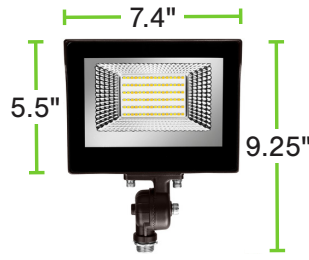

Color Selectable LED Flood Light Fixture

DESCRIPTION

Replace existing metal halide flood fixtures with these more efficient color selectable LED flood fixtures.

FEATURES

- Delivers up to 137 LPW for highly efficient performance
- Silver-face reflector is perfect for aesthetic landscape lighting
- Slipfitter adjusts up to 180° (90° up and 90° down)
- Trunnion adjusts up to 180° (90° up and 90° down)
- Yoke mount adjusts up to 180° (90° up and 90° down)
- Combination yoke and slipfitter mount adjusts to virtually any up or down degree aiming angle desired
- 11.81" whip on 15W to 80W fixtures; 19.69" whip on 105W to 140W fixtures
- 0-10V dimming
- Light output changes depending on the color temperature selected; see Selectable Table for full breakdown
- Color temperature can be adjusted using the dip switch on the top of the fixture; see installation instructions for more information

DIMENSIONS

PLT-13083, PLT-13085, PLT-13087

Length – 5.5"

Length (with mount) – 9.25"

Width – 7.4"

Depth – 2.5"

Weight – 2.65 lbs

PLT-13089

Length – 5.7"

Length (with mount) – 7.25"

Width – 7.9"

Depth – 2.5"

Weight – 4.32 lbs

PLT-13091

Length – 7.4"

Length (with mount) – 10.8"