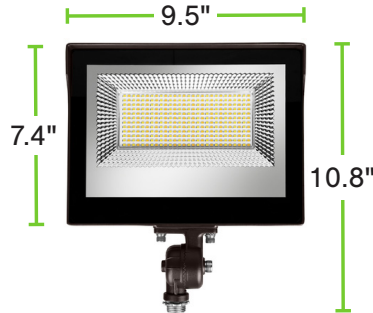

Color Selectable LED Flood Light Fixture

DESCRIPTION

Replace existing metal halide flood fixtures with these more efficient color selectable LED flood fixtures.

FEATURES

- Delivers up to 137 LPW for highly efficient performance
- Silver-face reflector is perfect for aesthetic landscape lighting
- Slipfitter adjusts up to 180° (90° up and 90° down)
- Trunnion adjusts up to 180° (90° up and 90° down)
- Yoke mount adjusts up to 180° (90° up and 90° down)
- Combination yoke and slipfitter mount adjusts to virtually any up or down degree aiming angle desired
- 11.81" whip on 15W to 80W fixtures; 19.69" whip on 105W to 140W fixtures
- 0-10V dimming
- Light output changes depending on the color temperature selected; see Selectable Table for full breakdown
- Color temperature can be adjusted using the dip switch on the top of the fixture; see installation instructions for more information

Length – 5.7"

Length (with mount) – 7.25"

Width – 7.9"

Depth – 2.5"

Weight – 4.32 lbs

PLT-13091

Length – 7.4"

Length (with mount) – 10.8"

Width – 9.5"

Depth – 3"

Weight – 2.86 lbs

PLT-13092

Length – 7.4"

Length (with mount) – 9.2"

Width – 9.8"

Depth – 3.3"