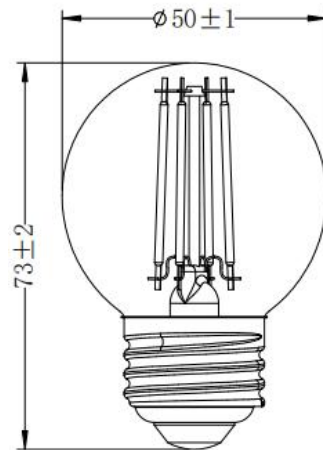

LED G16.5 Filament Bulbs

Dimmable LED G16.5 Filament Bulb with a high CRI of 92.

- E26 Base

Dimmable

glass

Specifications

StockCode	Voltage	replacesW	Lumens	CCT	CRI	Lens	Lamp Base	Size (in)	Life Hours
PLT-13257	120V	40W	350lm	2700K	92	Frosted	E26	2.97*2.87	15000H
PLT-13258	120V	40W	350lm	2700K	92	Clear	E26	2.97*2.87	15000H

Wattage: 3.5W

Base type: E26

Voltage: 120V

CCT: 2700K

Lumens: 350lm

CRI: 92

Dimmable: Yes

Lifetime: 15000H