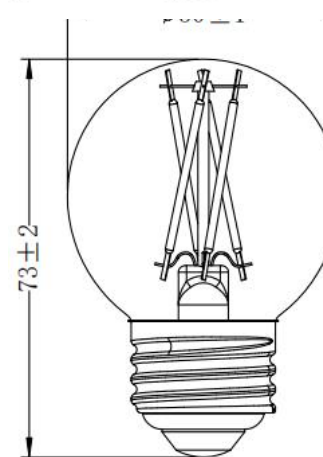

LED G16.5 Filament Bulbs

Dimmable LED G16.5 Filament Bulb with a high CRI of 92.

- E26 Base

Dimmable

glass

Specifications

StockCode	Voltage	replacesW	Lumens	CCT	CRI	Lens	Lamp Base	Size (in)	Life Hours
PLT-13257	120V	40W	350lm	2700K	92	Frosted	E26	2.97*2.87	15000H
PLT-13258	120V	40W	350lm	2700K	92	Clear	E26	2.97*2.87	15000H

Wattage: 3.5W

Base type: E26

Voltage: 120V

CCT: 2700K

Lumens: 350lm

CRI: 92

Dimmable: Yes

Lifetime: 15000H