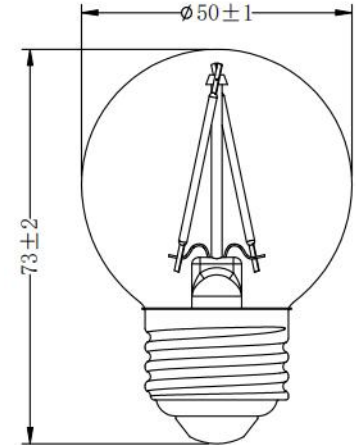

# LED G16.5 Filament Bulb

Dimmable LED G16.5 Filament Bulb with a high CRI of 92.

- E26 Base

Dimmable

glass

## Specifications

StockCode	Voltage	replacesW	Lumens	CCT	CRI	Lens	Lamp Base	Size (in)	Lifespan
PLT-13252	120V	25W	250lm	2700K	92	Clear	E26	1.97*2.87	15000H
PLT-13253	120V	25W	250lm	2700K	92	Frosted	E26	1.97*2.87	15000H