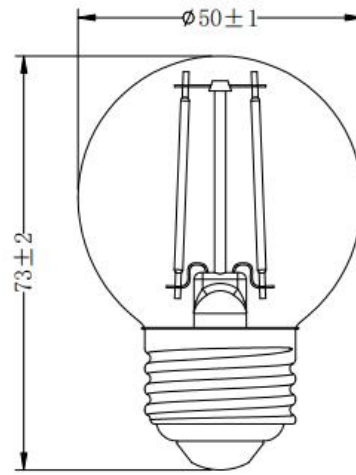

# LED G16.5 Filament Bulb

Dimmable LED G16.5 Filament Bulb with a high CRI of 92.

- E26 Base

Dimmable

glass

## Specifications

StockCode	Voltage	replacesW	Lumens	CCT	CRI	Lens	Lamp Base	Size (in)	Lifespan
PLT-13252	120V	25W	250lm	2700K	92	Clear	E26	1.97*2.87	15000H
PLT-13253	120V	25W	250lm	2700K	92	Frosted	E26	1.97*2.87	15000H