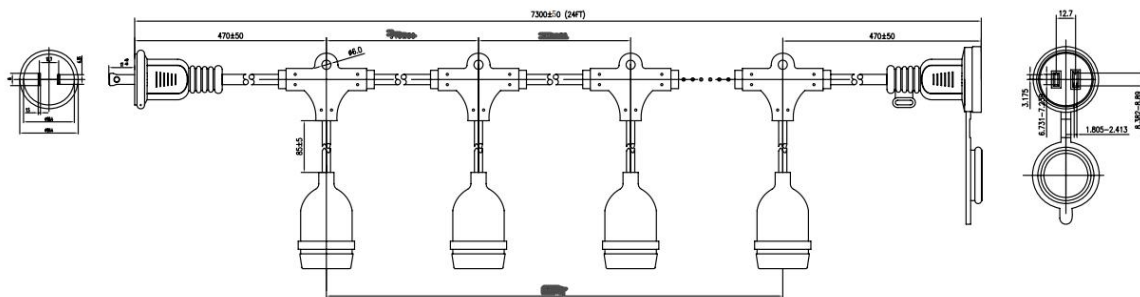

- Comes with shatterproof LED S14 bulbs
- Has 8A fuse in plug
- Max Run: 960W

Replacement Bulb - PLT-13596

## Specifications

StockCode	Description	Voltage	Lumens	CCT	Linkable	Finish	Lamp Base	Size(mm)	Socket Spacing	Max Linking
PLT-13556	Cord:SJTW,18AWG, 12 bulbs included	120V	70 per bulb	27K	Yes	Black	E26	24ft/7.3m	22.8"	70 sets
PLT-13557	Cord:SJTW,18AWG, 24 bulbs included	120V	70 per bulb	27K	Yes	Black	E26	48ft/14.6m	23.2"	35 sets
PLT-13558	Cord:SJTW,18AWG, 48 bulbs included	120V	70 per bulb	27K	Yes	Black	E26	100ft/30.48m	24.8"	17 sets