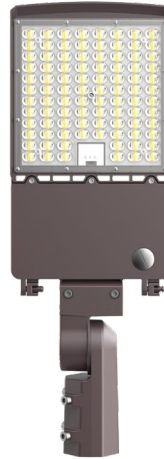

LED AREA LIGHT

Model No. EAL-150W1033cws

LED **EAL-150W1033cws** is LED Area Light featuring Lumileds 2835 LED chips with high efficiency (150-170 lumens per watt). It offers 3 color temperatures (3000K, 4000K, 5000K) and 3 wattage selections (150W, 120W, 100W). With an IP65 rating for outdoor use and over 110-degree light distribution angle, it provides bright, clear illumination. This light is UL/cUL and DLC 5.1 Premium certified, ensuring safety and eligibility for utility rebates, making it ideal for various outdoor lighting applications.

±400W
REPLACEMENT

3 Wattage Selectable

3CCT Selectable

IP65 Protection

Energy Efficient

0-10V Dimmable

Wet Rated

Electrical Specifications