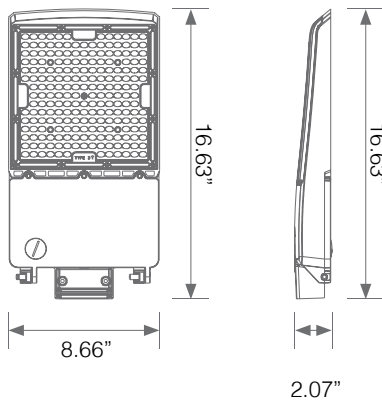

LED AREA LIGHT

Model No. EAL-150W1033cws

LED **EAL-150W1033cws** is LED Area Light featuring Lumileds 2835 LED chips with high efficiency (150-170 lumens per watt). It offers 3 color temperatures (3000K, 4000K, 5000K) and 3 wattage selections (150W, 120W, 100W). With an IP65 rating for outdoor use and over 110-degree light distribution angle, it provides bright, clear illumination. This light is UL/cUL and DLC 5.1 Premium certified, ensuring safety and eligibility for utility rebates, making it ideal for various outdoor lighting applications.

Input Voltage	Luminous Efficacy	Beam Angle	CRI	Input Current	Power Factor	Lamp Lifespan
120-277 V	150-170 lm/W	Type III	70	0.58 A	0.9	50,000 Hrs.

Mechanical Specifications

Rating	Operational Temperature	Inner Box QTY.	Master Box QTY.	Dimensions(in.)	UPC Code
Wet Rated	-40°F - 113°F	N/A	1 qty.	8.66"(W) x 2.07"(D) x 16.63"(H)	811174037941

Product Dimensions

Product Photometric Data