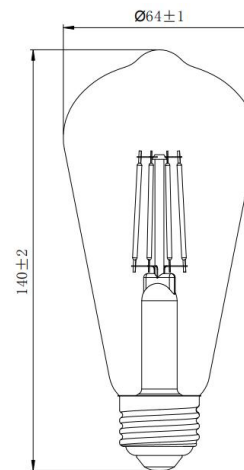

Vintage LED Edison Bulbs

Energy Saving Dimmable LED
ST19 Edison bulbs.

Dimmable

glass

Base type: E26

Voltage: 120V

CCT: 2700K/3000K

CRI: 90

Dimmable: Yes

Lifetime: 15000H

Specifications

StockCode	Voltage	Wattage	replace sW	Lumens	CCT	CRI	Lens	Lamp Base	Size (in)	Lifespan
PLT-13414	120V	8.5W	75W	800lm	2700K	90	Clear	E26	2.52*5.51	15000H
PLT-13415	120V	8.5W	75W	800lm	3000K	90	Clear	E26	2.52*5.51	15000H
PLT-13416	120V	5.5W	60W	500lm	2700K	90	Golden	E26	2.52*5.51	15000H