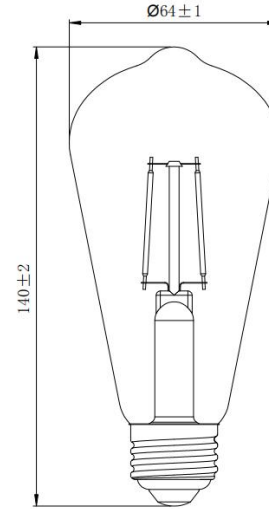

Vintage LED Edison Bulb

Energy Saving Dimmable LED ST19 Edison bulb.

Dimmable

glass

Specifications

StockCode	Voltage	replacesW	Lumens	CCT	CRI	Lens	Lamp Base	Size (in)	Lifespan
PLT-13413	120V	40W	300lm	2700K	90	Clear	E26	2.52*5.51	15000H

Wattage:3.5W

Base type:E26

Voltage:120V

CCT:2700K

Lumens:300lm

CRI:90

Dimmable:Yes

Lifetime:15000H