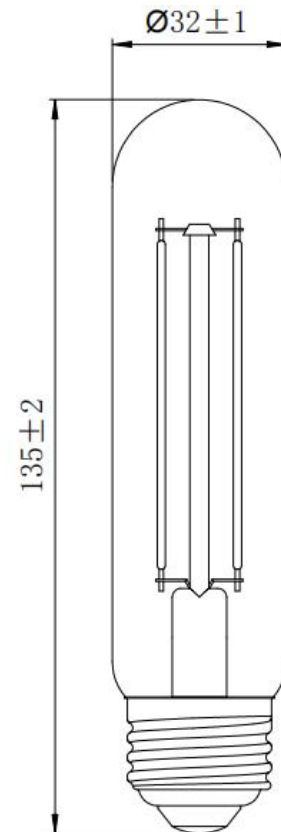

Vintage LED T10 Tubular Bulb

Energy Saving Dimmable LED tubular filament bulb.

Dimmable

glass

Wattage: 3W

Base type: E26

Voltage: 120V

CCT: 2700K

Lumens: 250lm

CRI: 90

Dimmable: Yes

Lifetime: 15000H

Specifications

StockCode	Voltage	replaces W	Lumens	CCT	CRI	Lens	Lamp Base	Size (in)	Lifespan
PLT-13412	120V	25W	250lm	2700K	90	Clear	E26	1.26*5.31	15000H