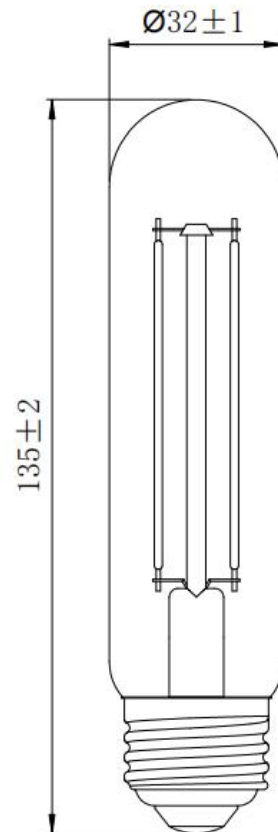

Vintage LED T10 Tubular Bulb

Energy Saving Dimmable LED tubular filament bulb.

Dimmable

glass

Wattage: 3W

Base type: E26

Voltage: 120V

CCT: 2700K

Lumens: 250lm

CRI: 90

Dimmable: Yes

Lifetime: 15000H

Specifications

StockCode	Voltage	replaces W	Lumens	CCT	CRI	Lens	Lamp Base	Size (in)	Lifespan
PLT-13412	120V	25W	250lm	2700K	90	Clear	E26	1.26*5.31	15000H