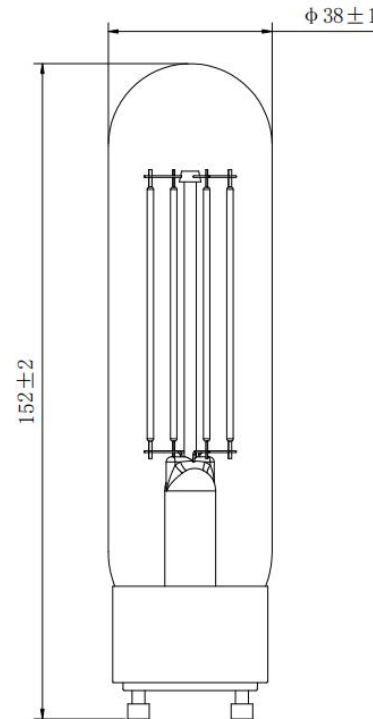

Vintage LED T12 Tubular Bulb

Energy Saving Dimmable LED T12 tubular filament bulb.

- GU24 base

Dimmable

glass

Specifications

| StockCode | Voltage | replacesW | Lumens | CCT | CRI | Lens | Lamp Base | Size (in) | Lifespan |
|-----------|---------|-----------|--------|-------|-----|-------|-----------|-----------|----------|
| PLT-13411 | 120V | 60W | 800lm | 2700K | 90 | Clear | GU24 | 1.50*5.98 | 15000H |

Wattage: 8.5W

Base type: GU24

Voltage: 120V

CCT: 2700K

Lumens: 800lm

CRI: 90

Dimmable: Yes

Lifetime: 15000H