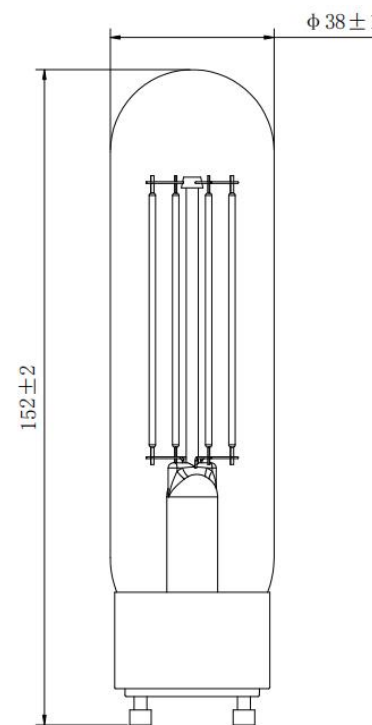

Vintage LED T12 Tubular Bulb

Energy Saving Dimmable LED T12 tubular filament bulb.

- GU24 base

Dimmable

glass

Specifications

StockCode	Voltage	replacesW	Lumens	CCT	CRI	Lens	Lamp Base	Size (in)	Lifespan
PLT-13411	120V	60W	800lm	2700K	90	Clear	GU24	1.50*5.98	15000H

Wattage: 8.5W

Base type: GU24

Voltage: 120V

CCT: 2700K

Lumens: 800lm

CRI: 90

Dimmable: Yes

Lifetime: 15000H