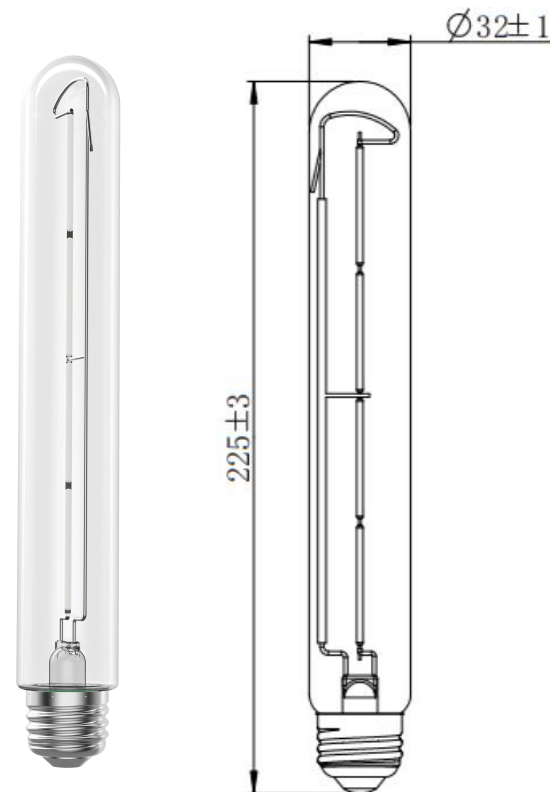

# Vintage LED T10 Tubular Bulbs

Energy Saving Dimmable LED T10 tubular filament bulbs.

Dimmable

glass

Wattage: 6.5W

Base type: E26

Voltage: 120V

CCT: 2700K/3000K

Lumens: 600lm

CRI: 90

Dimmable: Yes

Lifetime: 15000H

## Specifications

StockCode	Voltage	replaces W	Lumens	CCT	CRI	Lens	Lamp Base	Size(in)	Lifespan
PLT-13409	120V	40W	600lm	2700K	90	Clear	E26	1.26*8.86	15000H
PLT-13410	120V	40W	600lm	3000K	90	Clear	E26	1.26*8.86	15000H