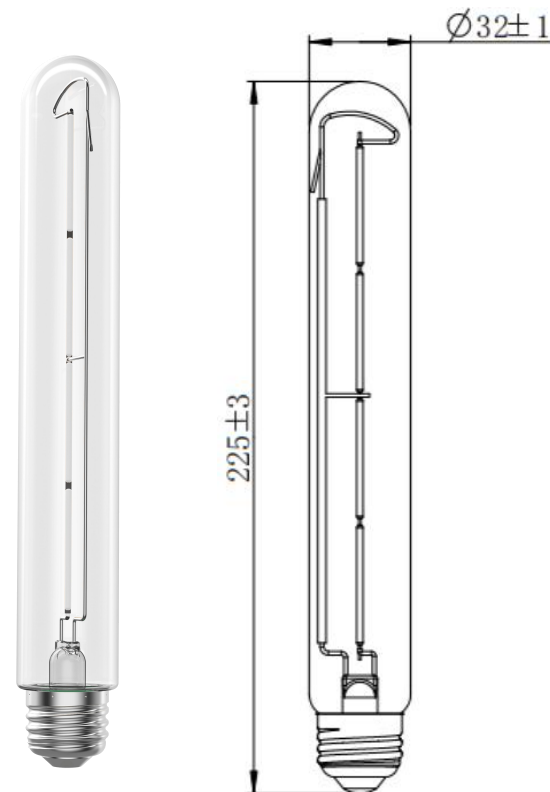

Vintage LED T10 Tubular Bulbs

Energy Saving Dimmable LED T10 tubular filament bulbs.

Dimmable

glass

Wattage: 6.5W

Base type: E26

Voltage: 120V

CCT: 2700K/3000K

Lumens: 600lm

CRI: 90

Dimmable: Yes

Lifetime: 15000H

Specifications

StockCode	Voltage	replaces W	Lumens	CCT	CRI	Lens	Lamp Base	Size(in)	Lifespan
PLT-13409	120V	40W	600lm	2700K	90	Clear	E26	1.26*8.86	15000H
PLT-13410	120V	40W	600lm	3000K	90	Clear	E26	1.26*8.86	15000H