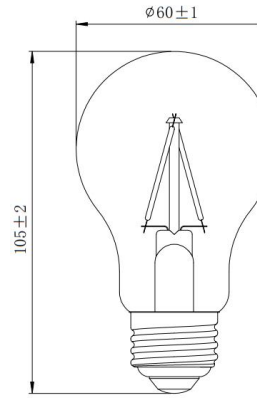

Vintage LED A19 Bulbs

LED A19 Filament replacement bulbs will replace incandescent bulbs in any lamps, ceiling fans or any other fixtures in your home.

Dimmable

glass

Wattage: 3W

Base type: E26

Voltage: 120V

CCT: 2700K/3000K

Lumens: 250lm

CRI: 90

Dimmable: Yes

Lifetime: 15000H

Specifications

StockCode	Voltage	replacesW	Lumens	CCT	CRI	Lens	Lamp Base	Size(in)	Lifespan
PLT-13402	120V	25W	250lm	2700K	90	Clear	E26	2.36*4.13	15000H
PLT-13403	120V	25W	250lm	3000K	90	Clear	E26	2.36*4.13	15000H
PLT-13408	120V	25W	250lm	2700K	90	Golden	E26	2.36*4.13	15000H