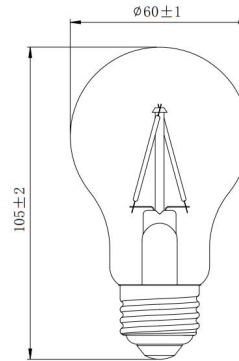

Wattage: 3W

Base type: E26

Voltage: 120V

CCT: 2700K/3000K

Lumens: 250lm

CRI: 90

Dimmable: Yes

Lifetime: 15000H

Specifications

StockCode	Voltage	replacesW	Lumens	CCT	CRI	Lens	Lamp Base	Size(in)	Lifespan
PLT-13402	120V	25W	250lm	2700K	90	Clear	E26	2.36*4.13	15000H
PLT-13403	120V	25W	250lm	3000K	90	Clear	E26	2.36*4.13	15000H
PLT-13408	120V	25W	250lm	2700K	90	Golden	E26	2.36*4.13	15000H