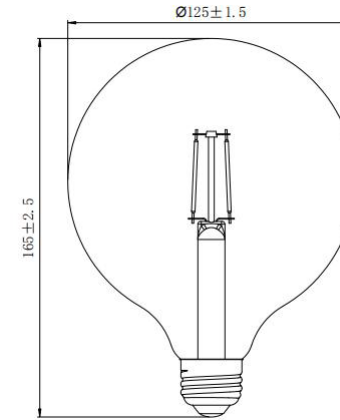

LED G40 Filament Globe

Dimmable LED G40 filament globe.

- White filaments

Dimmable

glass

Specifications

Wattage: 4W

Base type: E26

Voltage: 120V

CCT: 2700K

Lumens: 350lm

CRI: 90

Dimmable: Yes

Lifetime: 15000H

StockCode	Voltage	replacesW	Lumens	CCT	CRI	Lens	Lamp Base	Size (in)	Lifespan
PLT-13427	120V	40W	350lm	2700K	90	Golden	E26	4.92*6.50	15000H