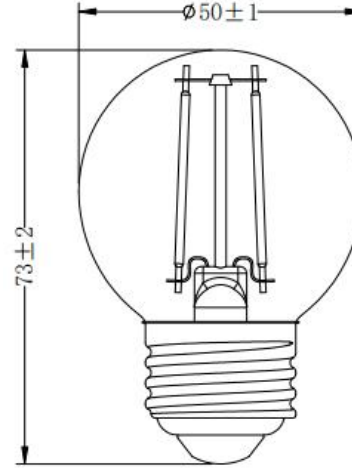

LED G16.5 Filament Globe

Dimmable LED G16.5 Filament globe.

- White filaments

Wattage: 2.5W

Base type: E26

Voltage: 120V

CCT: 2700/3000K

Lumens: 250lm

CRI: 90

Dimmable: Yes

Lifetime: 15000H

Dimmable

glass

Specifications

StockCode	Voltage	replacesW	Lumens	CCT	CRI	Lens	Lamp Base	Size(in)	Lifespan
PLT-13419	120V	25W	250lm	2700K	90	Clear	E26	1.97*2.87	15000H
PLT-13420	120V	25W	250lm	3000K	90	Clear	E26	1.97*2.87	15000H