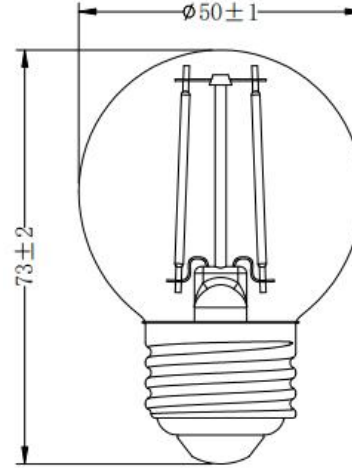

# LED G16.5 Filament Globe

Dimmable LED G16.5 Filament globe.

- White filaments

Wattage: 2.5W

Base type: E26

Voltage: 120V

CCT: 2700/3000K

Lumens: 250lm

## Specifications

StockCode	Voltage	replacesW	Lumens	CCT	CRI	Lens	Lamp Base	Size(in)	Lifespan
PLT-13419	120V	25W	250lm	2700K	90	Clear	E26	1.97*2.87	15000H
PLT-13420	120V	25W	250lm	3000K	90	Clear	E26	1.97*2.87	15000H