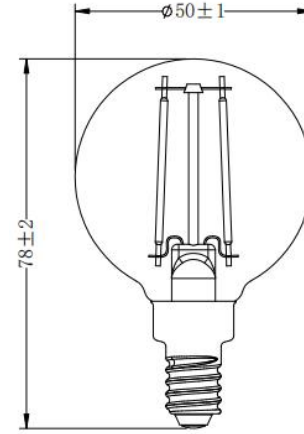

# LED G16.5 Filament Globe

Dimmable LED G16.5 Filament globe.

- White filaments

Dimmable

glass

## Specifications

StockCode	Voltage	replacesW	Lumens	CCT	CRI	Lens	Lamp Base	Size(in)	Lifespan
PLT-13417	120V	25W	250lm	2700K	90	Clear	E12	1.97*3.07	15000H
PLT-13418	120V	25W	250lm	3000K	90	Clear	E12	1.97*3.07	15000H