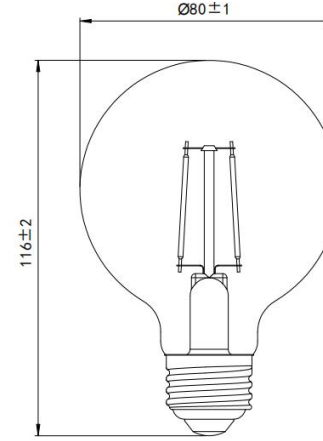

LED G25 Filament Globe

Dimmable LED G25 filament globe.

- White filaments

Dimmable

glass

Specifications

StockCode	Voltage	Wattage	replaces W	Lumens	CCT	CRI	Lens	Lamp Base	Size (in)	Lifespan
PLT-13421	120V	3.5W	40W	350lm	2700K	90	Clear	E26	3.15*3.15	15000H
PLT-13426	120V	3W	25W	250lm	2700K	90	Golden	E26	3.15*3.15	15000H