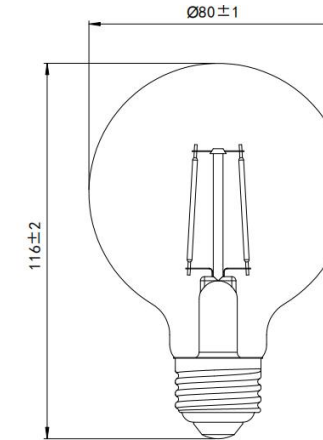

LED G25 Filament Globe

Dimmable LED G25 filament globe.

- White filaments

Dimmable

glass

Specifications

StockCode	Voltage	Wattage	replaces W	Lumens	CCT	CRI	Lens	Lamp Base	Size (in)	Lifespan
PLT-13421	120V	3.5W	40W	350lm	2700K	90	Clear	E26	3.15*3.15	15000H
PLT-13426	120V	3W	25W	250lm	2700K	90	Golden	E26	3.15*3.15	15000H