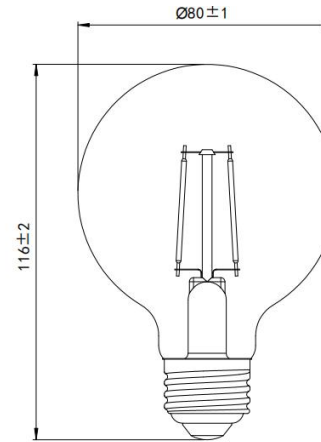

LED G25 Filament Globe

Dimmable LED G25 filament globe.

- White filaments

Dimmable

glass

Specifications

StockCode	Voltage	Wattage	replaces W	Lumens	CCT	CRI	Lens	Lamp Base	Size (in)	Lifespan
PLT-13421	120V	3.5W	40W	350lm	2700K	90	Clear	E26	3.15*3.15	15000H
PLT-13426	120V	3W	25W	250lm	2700K	90	Golden	E26	3.15*3.15	15000H