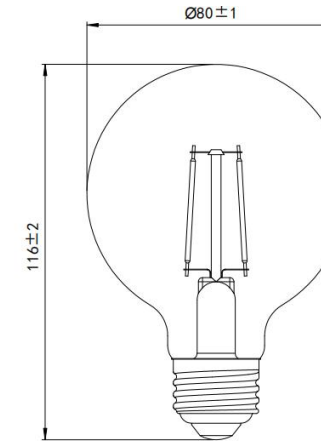

LED G25 Filament Globe

Dimmable LED G25 filament globe.

- White filaments

Dimmable

glass

Specifications

StockCode	Voltage	Wattage	replaces W	Lumens	CCT	CRI	Lens	Lamp Base	Size (in)	Lifespan
PLT-13421	120V	3.5W	40W	350lm	2700K	90	Clear	E26	3.15*3.15	15000H
PLT-13426	120V	3W	25W	250lm	2700K	90	Golden	E26	3.15*3.15	15000H