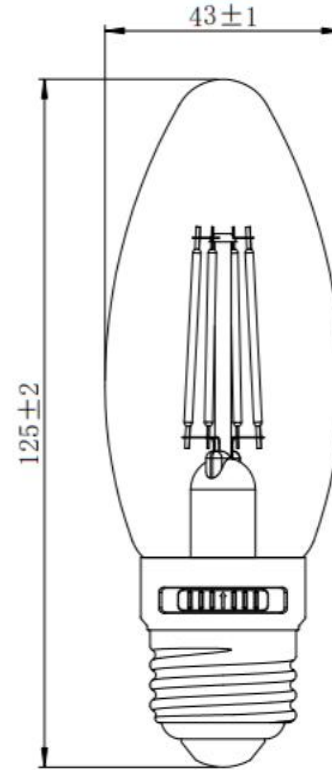

Vintage LED Candelabra Bulb - Selectable CCT

Selectable vintage LED candelabra bulb.

- White filaments
- 2700K, 3000K, & 5000K

Dimmable

glass

Base type: E26

Voltage: 120V

3CCT select:
2700K/3000K/5000k

CRI: 80

Dimmable: Yes

Lifetime: 15000H

Specifications

StockCode	Voltage	Wattage	replacesW	Lumens	CCT	CRI	Lens	Lamp Base	Size (in)	Lifespan
PLT-13428	120V	1.5W	15W	120lm	2700K/ 3000K/ 5000K	80	Clear	E26	1.69*4.92	15000h
PLT-13429	120V	3W	40W	300lm	2700K/ 3000K/ 5000K	80	Clear	E26	1.69*4.92	15000h