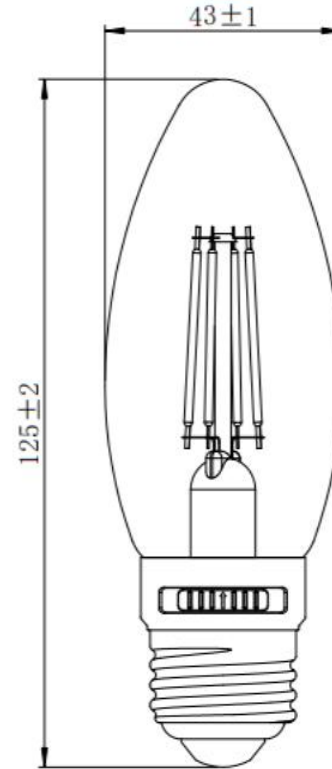

Vintage LED Candelabra Bulb - Selectable CCT

Selectable vintage LED candelabra bulb.

- White filaments
- 2700K, 3000K, & 5000K

Dimmable

glass

Base type: E26

Voltage: 120V

3CCT select:
2700K/3000K/5000k

CRI: 80

Dimmable: Yes

Lifetime: 15000H

Specifications

StockCode	Voltage	Wattage	replacesW	Lumens	CCT	CRI	Lens	Lamp Base	Size (in)	Lifespan
PLT-13428	120V	1.5W	15W	120lm	2700K/ 3000K/ 5000K	80	Clear	E26	1.69*4.92	15000h
PLT-13429	120V	3W	40W	300lm	2700K/ 3000K/ 5000K	80	Clear	E26	1.69*4.92	15000h