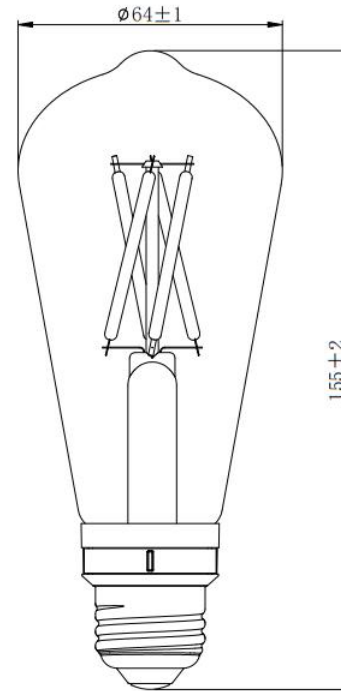

# Vintage LED Edison Bulbs - Selectable CCT

CCT selectable vintage LED Edison bulb.

- White filaments
- 2700K, 3000K, 3500K, 4000K, & 5000K

Dimmable

glass

Base type: E26

Voltage: 120V

5CCT SELECT:  
2700K/3000K/3500K/  
4000K/5000K

## Specifications

StockCode	Voltage	replacesW	Lumens	CCT	CRI	Lens	Lamp Base	Size (in)	Lifespan
PLT-13433	120V	60W	500lm	2700K/3000K/3500K/4000K/5000K	80	Clear	E26	2.52*6.10	15000h