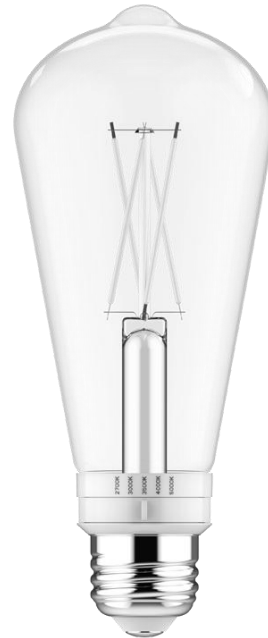

# Vintage LED Edison Bulbs - Selectable CCT

CCT selectable vintage LED Edison bulb.

- White filaments
- 2700K, 3000K, 3500K, 4000K, & 5000K

Dimmable

glass

Base type: E26

Voltage: 120V

5CCT SELECT:  
2700K/3000K/3500K/  
4000K/5000K

CRI: 80

Dimmable: Yes

Lifetime: 15000H

## Specifications

StockCode	Voltage	replacesW	Lumens	CCT	CRI	Lens	Lamp Base	Size (in)	Lifespan
PLT-13433	120V	60W	500lm	2700K/3000K/3500K/4000K/5000K	80	Clear	E26	2.52*6.10	15000h