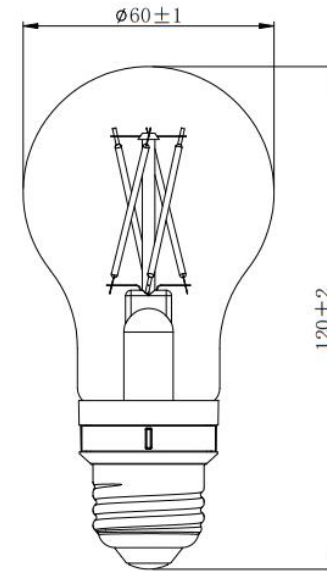

Vintage LED A19 Bulbs - Selectable CCT

Vintage LED A19 replacement bulbs with selectable color temperatures will replace incandescent bulbs in any lamps, ceiling fans or any other fixtures in your home.

- White filaments
- 2700K, 3000K, 3500K, 4000K, & 5000K

Dimmable

glass

Base type: E26

Voltage: 120V

5CCT SELECT:
2700K/3000K/3500K/
4000K/5000K

CRI: 80

Dimmable: Yes

Lifetime: 15000H

Specifications

StockCode	Voltage	Wattage	replacesW	Lumens	CCT	CRI	Lens	Lamp Base	Size (in)	Lifespan
PLT-13430	120V	2.5W	25W	250lm	2700K/3000K/3500K/4000K/5000K	80	Clear	E26	2.35*4.72	15000h
PLT-13431	120V	4.5W	40W	450lm	2700K/3000K/3500K/4000K/5000K	80	Clear	E26	2.35*4.72	15000h
PLT-13432	120V	7W	60W	800lm	2700K/3000K/3500K/4000K/5000K	80	Clear	E26	2.35*4.72	15000h