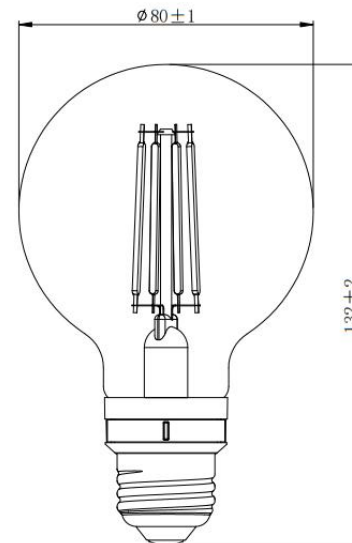

Vintage LED G25 Globe - Selectable CCT

Vintage LED G25 globe with selectable color temperatures.

- White filaments
- 2700K, 3000K, 3500K, 4000K, & 5000K

Dimmable

glass

Base type: E26

Voltage: 120V

5CCT Select:
2700K/3000K/3500K/
4000K/5000K

CRI: 80

Dimmable: Yes

Lifetime: 15000H

Specifications

StockCode	Voltage	Wattage	replacesW	Lumens	CCT	CRI	Lens	Lamp Base	Size (in)	Lifespan
PLT-13434	120V	2.5W	25W	250lm	2700K/3000K/3500K/4000K/5000K	80	Clear	E26	3.15*5.20	15000h
PLT-13435	120V	4.5W	40W	450lm	2700K/3000K/3500K/4000K/5000K	80	Clear	E26	3.15*5.20	15000h
PLT-13436	120V	4.5W	60W	500lm	2700K/3000K/3500K/4000K/5000K	80	Clear	E26	3.15*5.20	15000h