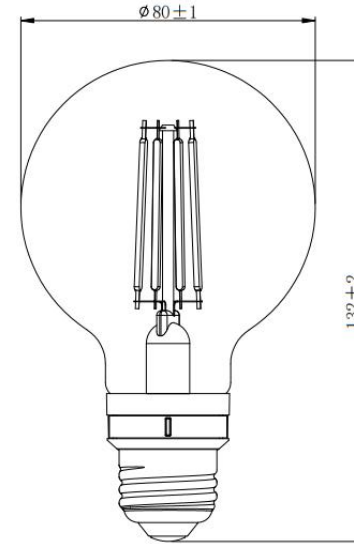

Vintage LED G25 Globe - Selectable CCT

Vintage LED G25 globe with selectable color temperatures.

- White filaments
- 2700K, 3000K, 3500K, 4000K, & 5000K

Dimmable

glass

Base type: E26

Voltage: 120V

5CCT Select:
2700K/3000K/3500K/
4000K/5000K

CRI: 80

Dimmable: Yes

Lifetime: 15000H

Specifications

StockCode	Voltage	Wattage	replacesW	Lumens	CCT	CRI	Lens	Lamp Base	Size (in)	Lifespan
PLT-13434	120V	2.5W	25W	250lm	2700K/3000K/3500K/4000K/5000K	80	Clear	E26	3.15*5.20	15000h
PLT-13435	120V	4.5W	40W	450lm	2700K/3000K/3500K/4000K/5000K	80	Clear	E26	3.15*5.20	15000h
PLT-13436	120V	4.5W	60W	500lm	2700K/3000K/3500K/4000K/5000K	80	Clear	E26	3.15*5.20	15000h