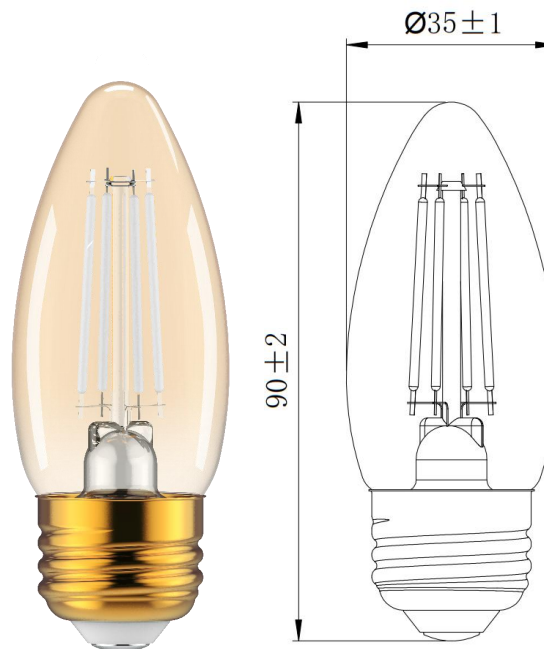

Vintage LED Candelabra Bulb

Energy Saving 4W Dimmable
LED Candelabra Filament Bulb.

- Wet Location Rated
- Enclosed Fixture Rated

Dimmable

glass

Wattage: 4W

Base type: E26

Voltage: 120V

CCT: 3000K

Lumens: 300lm

CRI: 90

Dimmable: Dim

Lifetime: 15000H

Specifications

StockCode	Voltage	replacesW	Lumens	CCT	CRI	Lens	Lamp Base	Size (in)	Lifespan
PLT-13397	120V	40W	300lm	3000K	90	Golden	E26	1.38*3.90	15000H