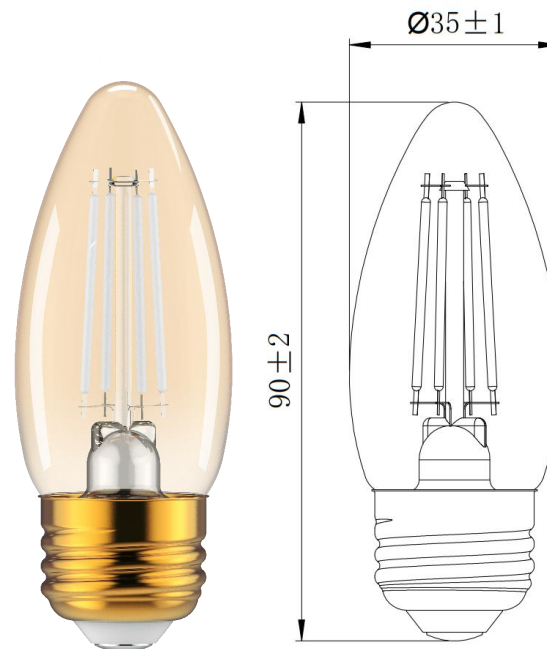

Vintage LED Candelabra Bulb

Energy Saving 4W Dimmable
LED Candelabra Filament Bulb.

- Wet Location Rated
- Enclosed Fixture Rated

Dimmable

glass

Wattage: 4W

Base type: E26

Voltage: 120V

CCT: 3000K

Lumens: 300lm

CRI: 90

Dimmable: Dim

Lifetime: 15000H

Specifications

StockCode	Voltage	replacesW	Lumens	CCT	CRI	Lens	Lamp Base	Size (in)	Lifespan
PLT-13397	120V	40W	300lm	3000K	90	Golden	E26	1.38*3.90	15000H