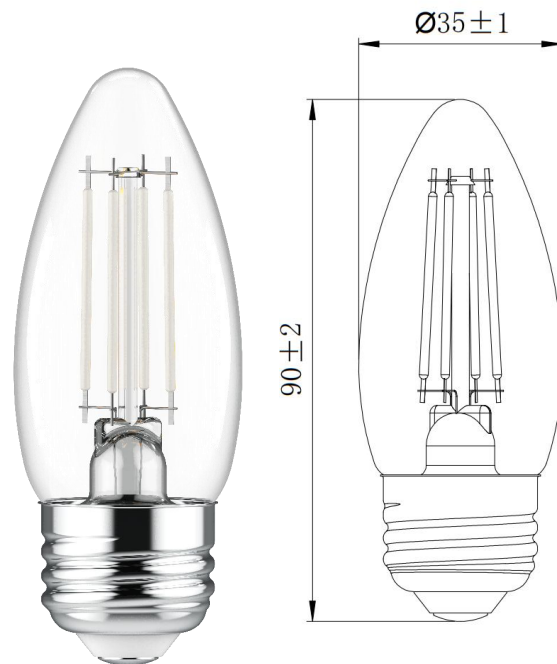

# Vintage LED Candelabra Bulb

Energy Saving 5.5W Dimmable LED Candelabra Filament Bulb.

- Wet Location Rated
- Enclosed Fixture Rated

Dimmable

glass

## Specifications

StockCode	Voltage	replacesW	Lumens	CCT	CRI	Lens	Lamp Base	Size (in)	Lifespan
PLT-13396	120V	60W	500lm	2700K	90	Clear	E26	1.38*3.90	15000H

Wattage: 5.5W

Base type: E26

Voltage: 120V

CCT: 2700K

Lumens: 500lm

CRI: 90

Dimmable: Yes

Lifetime: 15000H