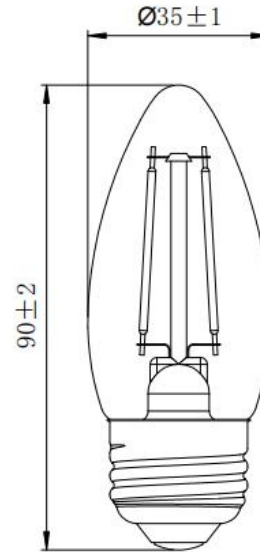

Vintage LED Candelabra Bulb

Energy Saving 2.5W Dimmable LED Candelabra Filament Bulb.

- Wet Location Rated
- Enclosed Fixture Rated

Dimmable

glass

Wattage: 2.5W

Base type: E26

Voltage: 120V

CCT: 2700K

Lumen: 200lm

CRI: 90

Dimmable: Yes

Lifetime: 15000H

Specifications

StockCode	Voltage	replaces W	Lumens	CCT	CRI	Lens	Lamp Base	Size (in)	Lifespan
PLT-13395	120V	25W	200lm	2700K	90	Clear	E26	1.38*3.90	15000H