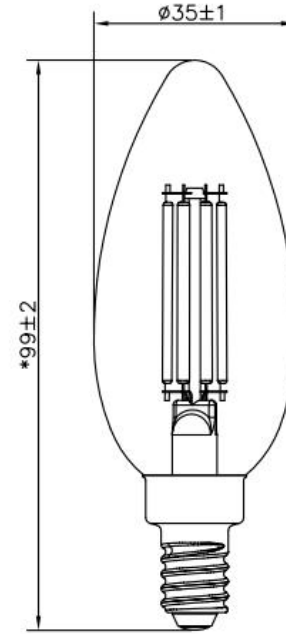

Vintage LED Candelabra Bulbs

Energy Saving 5.5W Dimmable LED Candelabra Filament Bulb.

- Wet Location Rated
- Enclosed Fixture Rated

Dimmable

glass

Specifications

StockCode	Voltage	replacesW	Lumens	CCT	CRI	Lens	Lamp Base	Size (in)	Lifespan
PLT-13391	120V	60W	500lm	2700K	90	Clear	E12	1.38*3.90	15000H
PLT-13392	120V	60W	500lm	3000K	90	Clear	E12	1.38*3.90	15000H

Wattage:5.5W

Base type:E12

Voltage:120V

CCT:2700K/3000K

Lumens:500lm

CRI:90

Dimmable:Yes

Lifetime:15000H