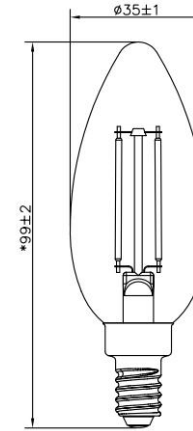

Vintage LED Candelabra Bulbs

Energy Saving 2.5W & 3.5W Dimmable LED Candelabra Filament Bulb.

- Wet Location Rated
- Enclosed Fixture Rated

Dimmable

glass

Base type: E12

Voltage: 120V

CCT: 2700K/3000K

CRI: 90

Dimmable: Yes

Lifetime: 15000H

Specifications

StockCode	Voltage	Wattage	replacesW	Lumens	CCT	CRI	Lens	Lamp Base	Size(in)	Lifespan
PLT-13388	120V	2.5W	25W	200lm	2700K	90	Clear	E12	35*99	15000H
PLT-13394	120V	2W	25W	150lm	2700K	90	Golden	E12	35*99	15000H
PLT-13389	120V	3.5W	40W	300lm	2700K	90	Clear	E12	35*99	15000H
PLT-13390	120V	3.5W	40W	300lm	3000K	90	Clear	E12	35*99	15000H