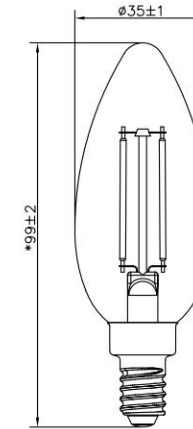

Vintage LED Candelabra Bulbs

Energy Saving 2.5W & 3.5W Dimmable LED Candelabra Filament Bulb.

- Wet Location Rated
- Enclosed Fixture Rated

Dimmable

glass

Base type: E12

Voltage: 120V

CCT: 2700K/3000K

CRI: 90

Dimmable: Yes

Lifetime: 15000H

Specifications

StockCode	Voltage	Wattage	replacesW	Lumens	CCT	CRI	Lens	Lamp Base	Size(in)	Lifespan
PLT-13388	120V	2.5W	25W	200lm	2700K	90	Clear	E12	35*99	15000H
PLT-13394	120V	2W	25W	150lm	2700K	90	Golden	E12	35*99	15000H
PLT-13389	120V	3.5W	40W	300lm	2700K	90	Clear	E12	35*99	15000H
PLT-13390	120V	3.5W	40W	300lm	3000K	90	Clear	E12	35*99	15000H