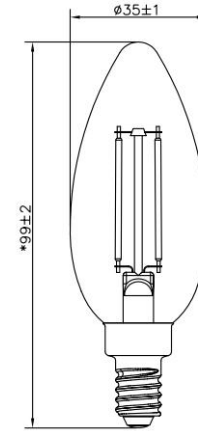

Vintage LED Candelabra Bulbs

Energy Saving 2.5W & 3.5W Dimmable LED Candelabra Filament Bulb.

- Wet Location Rated
- Enclosed Fixture Rated

Dimmable

glass

Base type: E12

Voltage: 120V

CCT: 2700K/3000K

CRI: 90

Dimmable: Yes

Lifetime: 15000H

Specifications

StockCode	Voltage	Wattage	replacesW	Lumens	CCT	CRI	Lens	Lamp Base	Size(in)	Lifespan
PLT-13388	120V	2.5W	25W	200lm	2700K	90	Clear	E12	35*99	15000H
PLT-13394	120V	2W	25W	150lm	2700K	90	Golden	E12	35*99	15000H
PLT-13389	120V	3.5W	40W	300lm	2700K	90	Clear	E12	35*99	15000H
PLT-13390	120V	3.5W	40W	300lm	3000K	90	Clear	E12	35*99	15000H