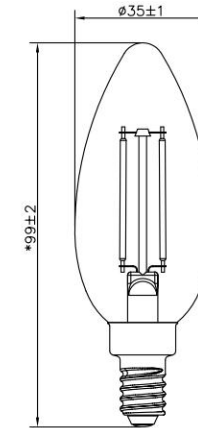

Vintage LED Candelabra Bulbs

Energy Saving 2.5W & 3.5W Dimmable LED Candelabra Filament Bulb.

- Wet Location Rated
- Enclosed Fixture Rated

Dimmable

glass

Base type: E12

Voltage: 120V

CCT: 2700K/3000K

CRI: 90

Dimmable: Yes

Lifetime: 15000H

Specifications

StockCode	Voltage	Wattage	replacesW	Lumens	CCT	CRI	Lens	Lamp Base	Size(in)	Lifespan
PLT-13388	120V	2.5W	25W	200lm	2700K	90	Clear	E12	35*99	15000H
PLT-13394	120V	2W	25W	150lm	2700K	90	Golden	E12	35*99	15000H
PLT-13389	120V	3.5W	40W	300lm	2700K	90	Clear	E12	35*99	15000H
PLT-13390	120V	3.5W	40W	300lm	3000K	90	Clear	E12	35*99	15000H