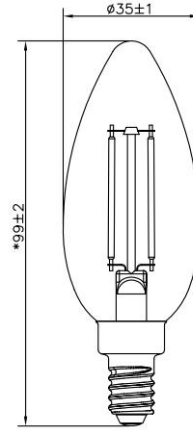

# Vintage LED Candelabra

Energy Saving 1.5W Dimmable LED Candelabra Filament Bulb.

- Wet Location Rated
- Enclosed Fixture Rated

Dimmable

glass

Wattage: 1.5W

Base type: E12

Voltage: 120V

## Specifications

StockCode	Voltage	replaces W	Lumens	CCT	CRI	Lens	Lamp Base	Size(in)	Lifespan
PLT-13386	120V	15W	120lm	2700K	80	Clear	E12	1.38*3.90	15000H
PLT-13387	120V	15W	120lm	3000K	80	Clear	E12	1.38*3.90	15000H
PLT-13393	120V	15W	100lm	2700K	80	Golden	E12	1.38*3.90	15000H