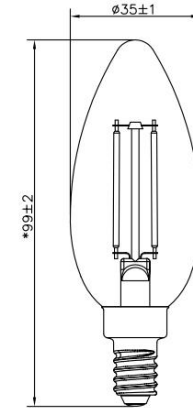

# Vintage LED Candelabra

Energy Saving 1.5W Dimmable LED Candelabra Filament Bulb.

- Wet Location Rated
- Enclosed Fixture Rated

Dimmable

glass

Wattage: 1.5W

Base type: E12

Voltage: 120V

## Specifications

StockCode	Voltage	replaces W	Lumens	CCT	CRI	Lens	Lamp Base	Size(in)	Lifespan
PLT-13386	120V	15W	120lm	2700K	80	Clear	E12	1.38*3.90	15000H
PLT-13387	120V	15W	120lm	3000K	80	Clear	E12	1.38*3.90	15000H
PLT-13393	120V	15W	100lm	2700K	80	Golden	E12	1.38*3.90	15000H