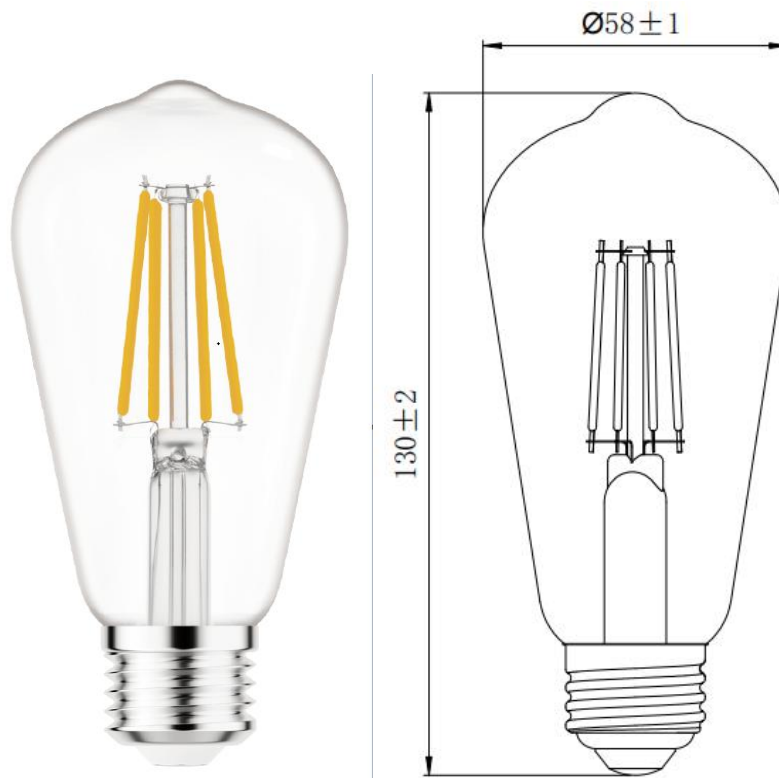

LED Edison Bulb

LED ST18 Edison Bulb

- Dimmable

Dimmable

glass

Specifications

StockCode	Voltage	replaces W	Lumens	CCT	CRI	Lens	Lamp Base	Size(mm)	Lifespan	Case Qty	Case Dimension
PLT-13271	120V	40W	450LM	2700K	90	CLear	E26	2.28*5.12	15000H	24	302×228×320mm

Wattage:5W

Base type:E26

Voltage:120V

CCT:2700K

Lumens:450lm

CRI:90

Dimmable:Yes

Lifetime:15000H