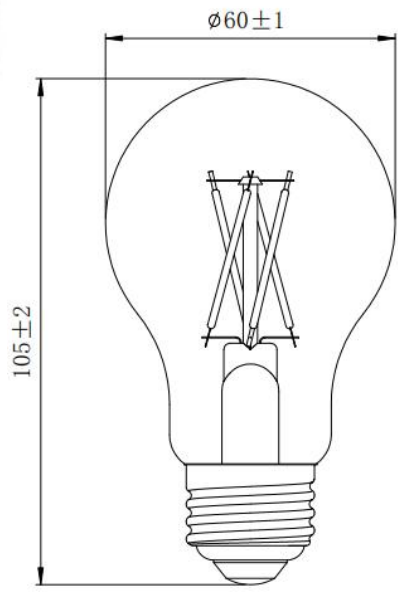

LED A19 Filament Bulbs

A19 Filament replacement bulbs replace incandescent bulbs in any lamps, ceiling fans or any other fixtures in your home.

Wattage: 5W

Base type: E26

Voltage: 120V

CCT: 2700K, 3000K

Lumens: 450lm

CRI: 92

Dimmable: Yes

Lifetime: 15000H

Dimmable

glass

Specifications

StockCode	Voltage	replaces W	Lumens	CCT	CRI	Lens	LampBase	Size(in)	Lifespan	Case Qty	Case Dimension
PLT-13244	120V	40W	450lm	2700K	92	Clear	E26	2.36*4.13	15000H	50	349×347×270mm
PLT-13245	120V	40W	450lm	3000K	92	Clear	E26	2.36*4.13	15000H	50	349×347×270mm
PLT-13246	120V	40W	450lm	2700K	92	Opal	E26	2.36*4.13	15000H	50	349×347×270mm