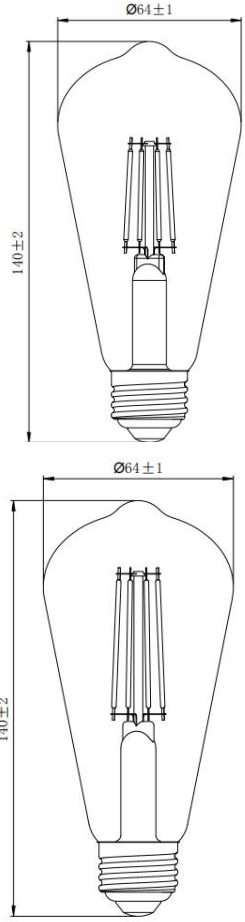

LED Edison Bulbs

LED ST19 Edison Bulbs - Clear or Frosted Finish

Model No. ST19

Dimmable

glass

Base type: E26

Voltage: 120V

2700K, 3000K

CRI : 90

Dimmable: Yes

Lifetime: 15000H

Specifications

StockCode	Voltage	Wattage	replaces W	Lumens	CCT	CRI	Lens	Lamp Base	Size(mm)	Lifespan	Case Qty	Case Dimension
PLT-13261	120V	5W	40W	450LM	2700K	90	Clear	E26	2.52*5.51	15000H	24	302×228×320mm
PLT-13262	120V	5W	40W	450LM	3000K	90	Clear	E26	2.52*5.51	15000H	24	302×228×320mm
PLT-13263	120V	5W	40W	450LM	2700K	90	Frosted	E26	2.52*5.51	15000H	24	302×228×320mm
PLT-13264	120V	5W	60W	500LM	2700K	90	Frosted	E26	2.52*5.51	15000H	24	302×228×320mm
PLT-13265	120V	8.5W	60W	800LM	2700K	90	Frosted	E26	2.52*5.51	15000H	24	302×228×320mm
PLT-13268	120V	10W	75W	1000LM	2700K	90	Clear	E26	2.52*5.51	15000H	24	302×228×320mm